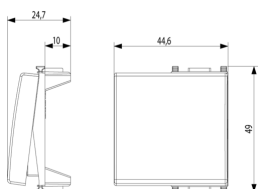

### Button 2M lightable disc pilot white

Interchangeable 2-module button, with lightable disc pilot lamp, white

3 - Active

20 NR

3D

- **Class group:** Domestic switching devices
- **Class:** Control element/cover plate for domestic switching devices
- **Model:** One-part rocker
- **Imprint/indication:** None
- **Utilization:** Switch/push button
- **Suitable for touch sensor connector for bus system:** No
- **Type of fastening:** Clamp mounting
- **Monitoring window/light outlet:** Yes
- **Material:** Plastic
- **Material quality:** Thermoplastic
- **Halogen free:** Yes
- **Surface protection:** Untreated
- **Surface finishing:** Glossy
- **Colour:** White
- **RAL-number (similar):** 9003
- **With label area:** No
- **With exchangeable lens/symbol:** No
- **Suitable for degree of protection (IP):** IP40
- **Depth:** 1.470,00 mm

8 0 0 7 3 5 2 1 1 4 9 1 3

8007352114913  
2 NR  
5.1x2.8x5.3 [cm]  
24.6 [g]

8 0 0 7 3 5 2 1 1 4 9 2 0

8007352114920  
20 NR  
14.4x11.6x6 [cm]  
288.67 [g]

Vimar