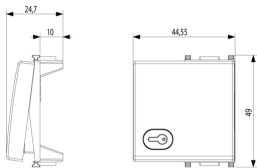

## PLANA: Button 2M key symbol Silver

**14022.P.SL**

Wiring devices / Traditional wiring devices / PLANA / Buttons

### Button 2M key symbol Silver

Interchangeable 2-module button, with lightable key symbol, Silver

3 - Active

20 NR

3D

- **Class group:** Domestic switching devices
- **Class:** Control element/cover plate for domestic switching devices
- **Model:** One-part rocker
- **Imprint/indication:** Symbol key/door
- **Utilization:** Switch/push button
- **Suitable for touch sensor connector for bus system:** No
- **Type of fastening:** Clamp mounting
- **Monitoring window/light outlet:** Yes
- **Material:** Plastic
- **Material quality:** Thermoplastic

- **Halogen free:** Yes
- **Surface protection:** Lacquered
- **Surface finishing:** Glossy
- **Colour:** Silver
- **RAL-number (similar):** 9006
- **With label area:** No
- **With exchangeable lens/symbol:** No
- **Suitable for degree of protection (IP):** IP40
- **Depth:** 1.470,00 mm

8007352328716  
2 NR  
5.1x2.8x5.3 [cm]  
22.2 [g]

8007352320529  
20 NR  
14.4x11.6x6 [cm]  
270.2 [g]

Vimar