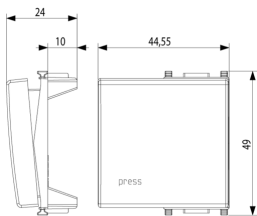

20 NR

3D

- **Class group:** Domestic switching devices
- **Class:** Control element/cover plate for domestic switching devices
- **Model:** One-part rocker
- **Imprint/indication:** Various symbols
- **Utilization:** Switch/push button
- **Suitable for touch sensor connector for bus system:** No
- **Type of fastening:** Clamp mounting
- **Monitoring window/light outlet:** Yes
- **Material:** Plastic
- **Material quality:** Thermoplastic

- **Halogen free:** Yes
- **Surface protection:** Untreated
- **Surface finishing:** Glossy
- **Colour:** White
- **RAL-number (similar):** 9003
- **With label area:** No
- **With exchangeable lens/symbol:** No
- **Suitable for degree of protection (IP):** IP40
- **Depth:** 1.470,00 mm