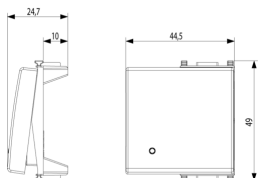

Button 2M lightable Silver

Interchangeable 2-module button, lightable, Silver

3 - Active

20 NR

3D

- **Class group:** Domestic switching devices
- **Class:** Control element/cover plate for domestic switching devices
- **Model:** One-part rocker
- **Imprint/indication:** None
- **Utilization:** Switch/push button
- **Suitable for touch sensor connector for bus system:** No
- **Type of fastening:** Clamp mounting
- **Monitoring window/light outlet:** Yes
- **Material:** Plastic
- **Material quality:** Thermoplastic

- **Halogen free:** Yes
- **Surface protection:** Lacquered
- **Surface finishing:** Glossy
- **Colour:** Silver
- **RAL-number (similar):** 9006
- **With label area:** No
- **With exchangeable lens/symbol:** No
- **Suitable for degree of protection (IP):** IP40
- **Depth:** 1.470,00 mm