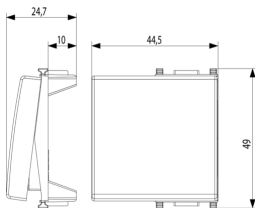

3 - Active

20 NR

3D

- **Class group:** Domestic switching devices
- **Class:** Control element/cover plate for domestic switching devices
- **Model:** One-part rocker
- **Imprint/indication:** None
- **Utilization:** Switch/push button
- **Suitable for touch sensor connector for bus system:** No
- **Type of fastening:** Clamp mounting
- **Monitoring window/light outlet:** Yes
- **Material:** Plastic
- **Material quality:** Thermoplastic

8007352112421
20 NR
14.4x11.6x6 [cm]
290.47 [g]

8007352626041
240 NR
36.5x33x13.5 [cm]
3,905 [g]

Vimar