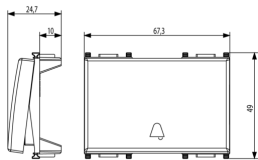

10 NR

3D

- **Class group:** Domestic switching devices
- **Class:** Control element/cover plate for domestic switching devices
- **Model:** One-part rocker
- **Imprint/indication:** Symbol bell
- **Utilization:** Switch/push button
- **Suitable for touch sensor connector for bus system:** No
- **Type of fastening:** Clamp mounting
- **Monitoring window/light outlet:** Yes
- **Material:** Plastic
- **Material quality:** Thermoplastic

8 007352115002

8007352115002
2 NR
5.3x3.9x7.6 [cm]
40.87 [g]

8 007352115019

8007352115019
10 NR
20.6x8.5x6 [cm]
240.13 [g]

Vimar