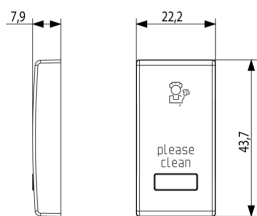

3 - Active

5 NR

3D

- **Class group:** Domestic switching devices
- **Class:** Control element/cover plate for domestic switching devices
- **Model:** One-part rocker
- **Imprint/indication:** Various symbols
- **Utilization:** Switch/push button
- **Suitable for touch sensor connector for bus system:** No
- **Type of fastening:** Clamp mounting
- **Monitoring window/light outlet:** Yes
- **Material:** Plastic
- **Material quality:** Thermoplastic
- **Halogen free:** Yes
- **Surface protection:** Untreated
- **Surface finishing:** Glossy
- **Colour:** White
- **RAL-number (similar):** 9003
- **With label area:** No
- **With exchangeable lens/symbol:** No
- **Suitable for degree of protection (IP):** IP40
- **Depth:** 790,00 mm

8 007352540323

8007352540323
5 NR
4.1x2.8x5.3 [cm]
19.1 [g]

8 007352540330

8007352540330
25 NR
14.2x6.7x5.9 [cm]
126.3 [g]

Vimar