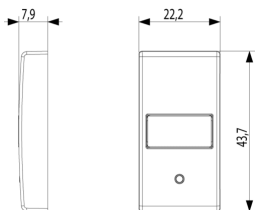

PLANA: Button 1M +name-plate white

14029

Wiring devices / Traditional wiring devices / PLANA / Buttons

Button 1M +name-plate white

Interchangeable 1-module button, with lightable ring pilot lamp and name plate, white

3 - Active

50 NR

3D

- **Class group:** Domestic switching devices
- **Class:** Control element/cover plate for domestic switching devices
- **Model:** One-part rocker
- **Imprint/indication:** None
- **Utilization:** Switch/push button
- **Suitable for touch sensor connector for bus system:** No
- **Type of fastening:** Clamp mounting
- **Monitoring window/light outlet:** Yes
- **Material:** Plastic
- **Material quality:** Thermoplastic

- **Halogen free:** Yes
- **Surface protection:** Untreated
- **Surface finishing:** Glossy
- **Colour:** White
- **RAL-number (similar):** 9003
- **With label area:** Yes
- **With exchangeable lens/symbol:** No
- **Suitable for degree of protection (IP):** IP40
- **Depth:** 790,00 mm