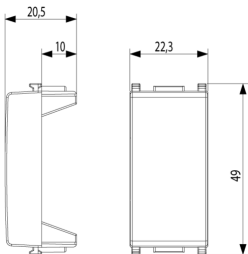

### 14041.SL

Wiring devices / Traditional wiring devices / PLANA / Blank module

### Blank module Silver

Blank module, Silver

3 - Active

100 NR

3D

- **Class group:** Domestic switching devices
- **Class:** Push button
- **Method of operation:** Other
- **Nominal voltage:** 0 V
- **Feedback-signal contact:** No
- **Mounting method:** Flush-mounted
- **Type of fastening:** Mounting with claw
- **Material:** Plastic
- **Material quality:** Thermoplastic
- **Halogen free:** Yes

- **Surface protection:** Lacquered
- **Surface finishing:** Glossy
- **Colour:** Silver
- **RAL-number (similar):** 9006
- **Transparent:** No
- **Label space/information surface:** Yes
- **Device width:** 22,30 mm
- **Device height:** 49,00 mm
- **Device depth:** 20,50 mm

8007352321816  
10 NR  
22x4.9x2 [cm]  
46.4 [g]

8007352310940  
100 NR  
28.2x11.1x10 [cm]  
562 [g]

8007352352025  
2,000 NR  
80x52x503 [cm]  
6,426 [g]

Vimar