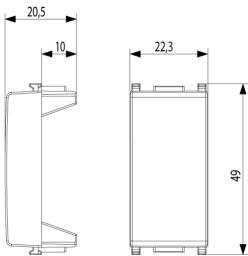

PLANA: Blank module white

14041

Wiring devices / Traditional wiring devices / PLANA / Blank module

Blank module white

Blank module, white

3 - Active

100 NR

3D