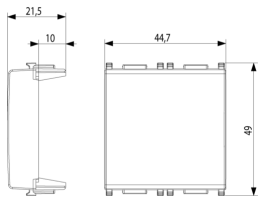

PLANA: Blank module 2M white

14042

Wiring devices / Traditional wiring devices / PLANA / Blank module

Blank module 2M white

Blank module, white - 2 modules

3 - Active

20 NR

3D

- **Class group:** Domestic switching devices
- **Class:** Push button
- **Method of operation:** Other
- **Number of modules (module system):** 200
- **Nominal voltage:** 0 V
- **Feedback-signal contact:** No
- **Mounting method:** Flush-mounted
- **Type of fastening:** Mounting with claw
- **Material:** Plastic
- **Material quality:** Thermoplastic
- **Halogen free:** Yes
- **Surface protection:** Untreated
- **Surface finishing:** Glossy
- **Colour:** White
- **RAL-number (similar):** 9003
- **Transparent:** No
- **Label space/information surface:** Yes
- **Device width:** 44,70 mm
- **Device height:** 49,00 mm
- **Device depth:** 21,50 mm

8 007352375154

8007352375154
20 NR
27x11.6x6 [cm]
246.7 [g]

8 007352649682

8007352649682
120 NR
37.5x30x13.5 [cm]
1,860.2 [g]

Vimar