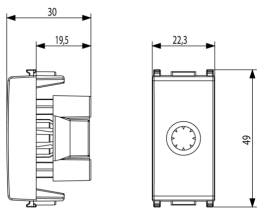

PLANA: Cable outlet+cord-grip white

14044

Wiring devices / Traditional wiring devices / PLANA / Devices

Cable outlet+cord-grip white

Cable outlet with cord-grip, white

3 - Active

50 NR

3D

- **Class group:** Domestic switching devices
- **Class:** Cable entry
- **Model:** Other

- **Colour:** White
- **RAL-number (similar):** 9003
- **Suitable for surface mounted box for flush-mounted switching equipment:** Yes

00. CE Marking - EU
01. IMQ - Italy ([download](#))
15. CCC - China ([download](#))

29. QCERT - Colombia
43. UKCA mark - Great Britain
96. Electrotechnical expert ([download](#))