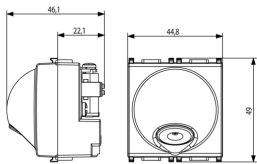

### Cable outlet+terminalbar 20A Silver

Cable outlet with 2P+E 20 A 250 V~ terminal bar, Silver - 2 modules

3 - Active

10 NR

3D

- **Class group:** Domestic switching devices
- **Class:** Cable entry
- **Colour:** Silver
- **RAL-number (similar):** 9006
- **Suitable for surface mounted box for flush-mounted switching equipment:** Yes
- 00. CE Marking - EU
- 08. ASTA - UK ([download](#))
- 37. Marking - Morocco
- 43. UKCA mark - Great Britain
- 96. Electrotechnical expert ([download](#))
- 99. WEEE Directive ([download](#))

8 007352389540

8007352389540  
1 NR  
6x5.4x5.3 [cm]  
66.7 [g]

8 007352389557

8007352389557  
10 NR  
28.1x13.1x6 [cm]  
745.1 [g]

Vimar