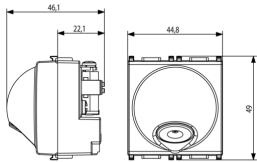

PLANA: Cable outlet+terminalbar 20A white

14046

Wiring devices / Traditional wiring devices / PLANA / Devices

Cable outlet+terminalbar 20A white

Cable outlet with 2P+E 20 A 250 V~ terminal bar, white - 2 modules

3 - Active

10 NR

3D

- **Class group:** Domestic switching devices
- **Class:** Cable entry
- **Colour:** White

- **RAL-number (similar):** 9003
- **Suitable for surface mounted box for flush-mounted switching equipment:** Yes

8 007352389526

8007352389526
1 NR
6x5.4x5.3 [cm]
66.7 [g]

8 007352389533

8007352389533
10 NR
28.1x13.1x6 [cm]
745.1 [g]

Vimar