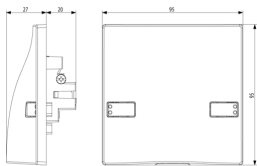

PLANA: Cable outlet+terminalbar 45A Silver

14047.SL

Wiring devices / Traditional wiring devices / PLANA / Devices

Cable outlet+terminalbar 45A Silver

Cable outlet with 2P+E 45 A 250 V~ terminal bar, with built-in frame and cover, for square British standard boxes, Silver

3 - Active

5 NR

3D

- **Class group:** Domestic switching devices
- **Class:** Cable entry
- **Colour:** Silver
- **RAL-number (similar):** 9006
- **Suitable for surface mounted box for flush-mounted switching equipment:** Yes
- 00. CE Marking - EU
- 08. ASTA - UK ([download](#))
- 37. Marking - Morocco
- 43. UKCA mark - Great Britain
- 96. Electrotechnical expert ([download](#))
- 99. WEEE Directive ([download](#))

8 007352389700

8007352389700
1 NR
9.7x5.1x9.8 [cm]
139.2 [g]

8 007352389717

8007352389717
5 NR
26.4x11x10.9 [cm]
780.6 [g]

Vimar