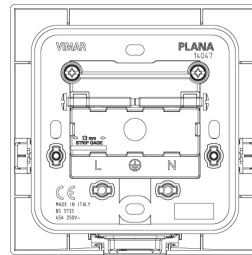

PLANA: Cable outlet+terminalbar 45A Silver

14047.SL

Wiring devices / Traditional wiring devices / PLANA / Devices

Cable outlet+terminalbar 45A Silver

Cable outlet with 2P+E 45 A 250 V~ terminal bar, with built-in frame and cover, for square British standard boxes, Silver

3 - Active

5 NR

3D

- **Class group:** Domestic switching devices
- **Class:** Cable entry
- **Colour:** Silver
- **RAL-number (similar):** 9006
- **Suitable for surface mounted box for flush-mounted switching equipment:** Yes
- 00. CE Marking - EU
- 08. ASTA - UK ([download](#))
- 37. Marking - Morocco
- 43. UKCA mark - Great Britain
- 96. Electrotechnical expert ([download](#))
- 99. WEEE Directive ([download](#))

8 007352389700

8007352389700
1 NR
9.7x5.1x9.8 [cm]
139.2 [g]

8 007352389717

8007352389717
5 NR
26.4x11x10.9 [cm]
780.6 [g]

Vimar