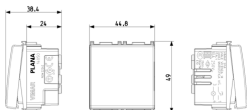

PLANA: 1P NO 10A 250V name-plate button white

14050

Wiring devices / Traditional wiring devices / PLANA / Devices

1P NO 10A 250V name-plate button white

1P NO 10 A 250 V~ lightable name-plate push button, for E10 10x28 mm 1 W max lamp - 2 modules. Provided without lamp

3 - Active

20 NR

14771 - E10 10x28mm 24V
2W incand.lamp white

14777 - E10 10x28mm 220V
3W incand.lamp white

00940 - E10 10x21 230V
0,7W LED lamp white

3D

- **Class group:** Communication technique
- **Class:** Doorbell
- **With name plate:** Yes
- **With lighting:** Yes
- **Material:** Plastic

- **Mounting method:** Flush-mounted
- **Colour:** White
- **Wireless:** No
- **Built-in depth:** 24,00 mm
- **Height:** 49,00 mm

- 00. CE Marking - EU
- 01. IMQ - Italy
- 10. EAC Eurasian Customs Union
- 14. TSE - Turkey ([download](#))
- 15. CCC - China ([download](#))
- 19. NOM - Mexico
- 20. IQC - Argentina

8007352108622
1 NR
5.1x4.3x5.3 [cm]
50.73 [g]

8007352108639
20 NR
26.9x11.6x9 [cm]
1,094.6 [g]

8007352361324
240 NR
37x27.5x35 [cm]
13,675.2 [g]