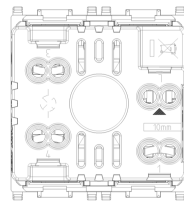

PLANA: 1P NO 10A 250V name-plate button white

14050

Wiring devices / Traditional wiring devices / PLANA / Devices

1P NO 10A 250V name-plate button white

1P NO 10 A 250 V~ lightable name-plate push button, for E10 10x28 mm 1 W max lamp - 2 modules. Provided without lamp

3 - Active

20 NR

14771 - E10 10x28mm 24V
2W incand.lamp white

14777 - E10 10x28mm 220V
3W incand.lamp white

00940 - E10 10x21 230V
0,7W LED lamp white

3D

- **Class group:** Communication technique
- **Class:** Doorbell
- **With name plate:** Yes
- **With lighting:** Yes
- **Material:** Plastic

- **Mounting method:** Flush-mounted
- **Colour:** White
- **Wireless:** No
- **Built-in depth:** 24,00 mm
- **Height:** 49,00 mm

- 00. CE Marking - EU
- 01. IMQ - Italy
- 10. EAC Eurasian Customs Union
- 14. TSE - Turkey ([download](#))
- 15. CCC - China ([download](#))
- 19. NOM - Mexico
- 20. IQC - Argentina

8007352108622
1 NR
5.1x4.3x5.3 [cm]
50.73 [g]

8007352108639
20 NR
26.9x11.6x9 [cm]
1,094.6 [g]

8007352361324
240 NR
37x27.5x35 [cm]
13,675.2 [g]