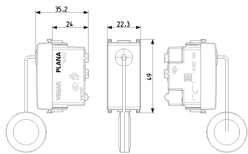

## PLANA: 1P NO10A cord-operated push Silver

**14052.SL**

Wiring devices / Traditional wiring devices / PLANA / Devices

### 1P NO10A cord-operated push Silver

1P NO 10 A 250 V~ cord-operated push button, 1,5 m cord, Silver

3 - Active

20 NR

3D

- **Class group:** Domestic switching devices
- **Class:** Push button
- **Assembly arrangement:** Modular device for domestic switching devices
- **Model:** Other
- **Method of operation:** Push button
- **Number of rockers:** 0
- **Number of modules (module system):** 100
- **Number of poles:** 1
- **Nominal voltage:** 250 V
- **Rated current:** 10,00 A
- **With lighting:** No
- **Feedback-signal contact:** No
- **Mounting method:** Flush-mounted
- **Type of fastening:** Engage (snap)

- **Material:** Plastic
- **Material quality:** Thermoplastic
- **Halogen free:** Yes
- **Surface protection:** Lacquered
- **Surface finishing:** Glossy
- **Colour:** Silver
- **RAL-number (similar):** 9006
- **Transparent:** No
- **Label space/information surface:** Yes
- **Suitable for degree of protection (IP):** IP40
- **Device width:** 44,80 mm
- **Device height:** 49,00 mm
- **Device depth:** 35,20 mm

8007352320840  
1 NR  
6x2.8x5.3 [cm]  
31.1 [g]

8007352320857  
20 NR  
28.1x13.1x6 [cm]  
701.6 [g]

8007352637368  
240 NR  
38.5x29x30 [cm]  
8,719.2 [g]

Vimar