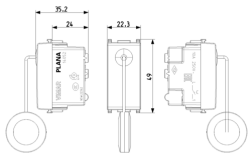

PLANA: 1P NO 10A cord-operated push white

14052

Wiring devices / Traditional wiring devices / PLANA / Devices

1P NO 10A cord-operated push white

1P NO 10 A 250 V~ cord-operated push button, 1,5 m cord, white

3 - Active

20 NR

3D

- **Class group:** Domestic switching devices
- **Class:** Push button
- **Assembly arrangement:** Modular device for domestic switching devices
- **Model:** Other
- **Method of operation:** Push button
- **Number of rockers:** 0
- **Number of modules (module system):** 100
- **Number of poles:** 1
- **Nominal voltage:** 250 V
- **Rated current:** 10,00 A
- **With lighting:** No
- **Feedback-signal contact:** No
- **Mounting method:** Flush-mounted
- **Type of fastening:** Engage (snap)

- **Material:** Plastic
- **Material quality:** Thermoplastic
- **Halogen free:** Yes
- **Surface protection:** Untreated
- **Surface finishing:** Glossy
- **Colour:** White
- **RAL-number (similar):** 9003
- **Transparent:** No
- **Label space/information surface:** Yes
- **Suitable for degree of protection (IP):** IP40
- **Device width:** 44,80 mm
- **Device height:** 49,00 mm
- **Device depth:** 35,20 mm

8007352108646
1 NR
6x2.8x5.3 [cm]
32 [g]

8007352108653
20 NR
28.1x13.1x6 [cm]
718.13 [g]

8007352626355
240 NR
38.5x29x30 [cm]
9,062.4 [g]

8007352587465
5,040 NR
120x80x105 [cm]
197,310 [g]

Vimar