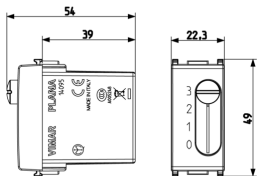

## PLANA: 1P 6(2)A slide switch Silver

**14095.SL**

Wiring devices / Traditional wiring devices / PLANA / Devices

### 1P 6(2)A slide switch Silver

1P 6(2) A 250 V~ slide switch, 4 positions, for fan-coil speed adjustment, Silver

3 - Active

10 NR

3D

- **Class group:** Domestic switching devices
- **Class:** Three-stage switch
- **Method of operation:** Other
- **Wiring system:** Other
- **Mounting method:** Flush-mounted
- **Material:** Plastic
- **Material quality:** Thermoplastic
- **Halogen free:** Yes
- **Surface protection:** Lacquered
- **Surface finishing:** Glossy
- **Colour:** Silver
- **RAL-number (similar):** 9006
- **Transparent:** No
- **Suitable for degree of protection (IP):** IP40
- **Rated current:** 6 A
- **Nominal voltage:** 250 V
- **Type of fastening:** Other

8007352311060  
1 NR  
6x2.8x5.3 [cm]  
37.07 [g]

8007352311077  
10 NR  
14.4x13.1x6 [cm]  
421.73 [g]

Vimar