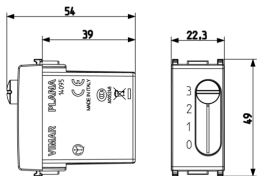

## PLANA: 1P 6(2)A slide switch white

14095

Wiring devices / Traditional wiring devices / PLANA / Devices

### 1P 6(2)A slide switch white

1P 6(2) A 250 V~ slide switch, 4 positions, for fan-coil speed adjustment, white

3 - Active

10 NR

3D

- **Class group:** Domestic switching devices
- **Class:** Three-stage switch
- **Method of operation:** Other
- **Wiring system:** Other
- **Mounting method:** Flush-mounted
- **Material:** Plastic
- **Material quality:** Thermoplastic
- **Halogen free:** Yes
- **Surface protection:** Untreated
- **Surface finishing:** Glossy
- **Colour:** White
- **RAL-number (similar):** 9003
- **Transparent:** No
- **Suitable for degree of protection (IP):** IP40
- **Rated current:** 6 A
- **Nominal voltage:** 250 V
- **Type of fastening:** Other

8007352117488  
1 NR  
6x2.8x5.3 [cm]  
36.79 [g]

8007352117495  
10 NR  
14.4x13.1x6 [cm]  
416 [g]

Vimar