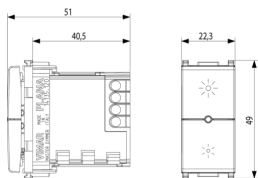

2 - Will be discontinued

1 NR

14135.1.120 - MASTER  
dimmer 120V white

- [Light Multilanguage instructions sheet \(1283 kb\)](#)
- [Full Multilanguage instructions sheet \(1406 kb\)](#)

3D

- **Class group:** Domestic switching devices
- **Class:** Dimmer
- **Method of operation:** Push button
- **Type of load:** Universal and LED Retrofit
- **Applicable with button:** Yes
- **Applicable with movement sensor:** No
- **Applicable with presence indicator:** No
- **Applicable with time switch/timer:** No
- **Applicable with transmission button:** No
- **Applicable with infrared button:** No
- **Mounting method:** Flush-mounted
- **Type of fastening:** Snapper mounting
- **Material:** Plastic
- **Material quality:** Thermoplastic
- **Surface protection:** Untreated
- **Surface finishing:** Glossy
- **Colour:** White
- **RAL-number (similar):** 9003
- **Transparent:** No
- **Suitable for degree of protection (IP):** IP40
- **Nominal voltage:** 120,00 - 120,01 V
- **Frequency:** 60,00 - 60,01 HZ
- **Control voltage:** 120,00 - 120,01 V
- **Connection type:** Screwed terminal
- **Device width:** 22,30 mm
- **Device height:** 49,00 mm
- **Device depth:** 50,70 mm

- 37. Marking - Morocco

8007352498570  
1 NR  
5.1x4.3x5.3 [cm]  
58.2 [g]

8007352498587  
10 NR  
26.9x11.6x4.9 [cm]  
647 [g]