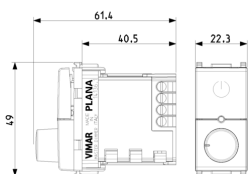

3 - Active

10 NR

- [Multilanguage instructions sheet (2356 kb)](#)