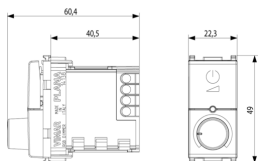

RGB dimmer 230V Silver

RGB dimmer 230 V~ 50 Hz for: RGB LED lamps, RGB LED electronic transformers (01876), ON/OFF and brightness control with built-in push button or from peripheral NO push buttons, colour control via rotary potentiometer, visible in darkness, Silver. Not for IsoSet enclosures

2 - Will be discontinued

5 NR

- [Multilanguage instructions sheet (1345 kb)](#)
- [New universal dimmers](#)