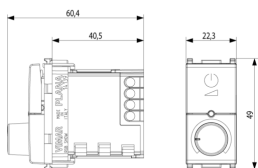

FADINGSHOW dimmer 230V white

FADING-SHOW dimmer 230 V~ 50 Hz for: RGB LED lamps, RGB LED electronic supply units (01876), ON/OFF and brightness control with built-in push button or from peripheral NO push buttons, color switching time control via rotary potentiometer, visible in darkness, white. Not for Isoset enclosures

2 - Will be discontinued

5 NR

- [Multilanguage instructions sheet (1345 kb)](#)
- [New universal dimmers](#)