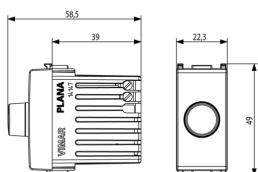

Dimmer 120V 30-500W/30-300VA Silver

Dimmer, 120 V~ 50-60 Hz, for: 30-500 W incandescent lamps, 30-300 VA ferromagnetic transformers, control and regulation by rotary potentiometer, visible in darkness, Silver

3 - Active

20 NR

- [Multilanguage instructions sheet (542 kb)](#)