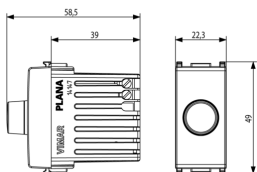

Dimmer 120V 30-500W/30-300VA white

Dimmer, 120 V~ 50-60 Hz, for: 30-500 W incandescent lamps, 30-300 VA ferromagnetic transformers, control and regulation by rotary potentiometer, visible in darkness, white

3 - Active

20 NR

- [Multilanguage instructions sheet (542 kb)](#)