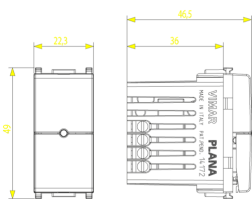

IR relay-receiver 230V Silver

Infrared receiver, NO 6 A 230 V~ relay output, control with built-in push button, 01849 remote control or from peripheral NO push buttons, mono- or-bistable mode, visible in darkness, supply voltage 230 V~ 50-60 Hz, Silver

2 - Will be discontinued

5 NR

- [Multilanguage instructions sheet (661 kb)](#)