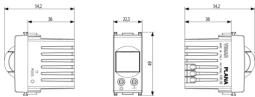

3 - Active

5 NR

- [Light Multilanguage instructions sheet \(834 kb\)](#)
- [Full Multilanguage instructions sheet \(859 kb\)](#)

3D

- **Class group:** Domestic switching devices
- **Class:** Electronic insert for domestic switching devices
- **Model:** Other
- **Assembly arrangement:** Modular device for domestic switching devices
- **Number of modules (module system):** 1
- **Radio-controlled:** No
- **Mounting method:** Flush-mounted
- **Type of fastening:** Engage (snap)