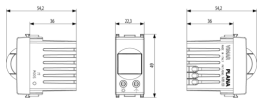

3 - Active

5 NR

- [Light Multilanguage instructions sheet \(834 kb\)](#)
- [Full Multilanguage instructions sheet \(859 kb\)](#)

3D

- **Class group:** Domestic switching devices
- **Class:** Electronic insert for domestic switching devices
- **Model:** Other
- **Assembly arrangement:** Modular device for domestic switching devices
- **Number of modules (module system):** 1
- **Radio-controlled:** No
- **Mounting method:** Flush-mounted
- **Type of fastening:** Engage (snap)

- 00. CE Marking - EU
- 19. NOM - Mexico
- 37. Marking - Morocco

- 43. UKCA mark - Great Britain
- 99. WEEE Directive ([download](#))

8007352328327
1 NR
5.1x4.3x5.3 [cm]
50.87 [g]

8007352328334
5 NR
14.4x11.6x6 [cm]
303.63 [g]