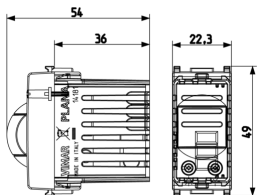

IR relay-switch 230V Silver

Automatic lighting switch with IR motion sensor, adjustable dusk/dawn sensor threshold and time-delay cycle, NO 6 A 230 V~ relay output, supply voltage 230 V~ 50-60 Hz, Silver

3 - Active

5 NR

- [Light Multilanguage instructions sheet (947 kb)](#)
- [Full Multilanguage instructions sheet (1103 kb)](#)