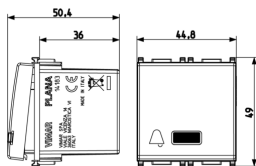

SET/RESET device Silver

SET/RESET push button for emergency call system, visible in darkness, 2 NO 5 A 250 V~ relay outputs, for acoustic and optical signals, supply voltage 12-24 V~ 50-60 Hz or 12-24 V d.c. (SELV), Silver - 2 modules. SET with built-in push button or from peripheral NC push buttons connected in series. RESET with peripheral NC buttons connected in series

3 - Active

1 NR

- [Multilanguage instructions sheet (725 kb)](#)