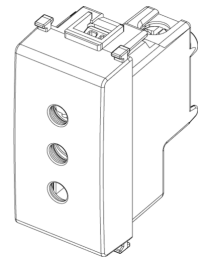

### 14201.SL

Wiring devices / Traditional wiring devices / PLANA / Devices

### 2P+E 10A P11 outlet Silver

2P+E 10 A 250 V~ SICURY socket outlet, Italian standard P11, Silver

3 - Active

50 NR

3D

- **Class group:** Domestic switching devices
- **Class:** Socket outlet
- **Model:** Italian type P11
- **Number of units:** 1
- **Number of modules (module system):** 1
- **Number of socket outlets switchable:** 0
- **Imprint/indication:** None
- **Connection type:** Screwed terminal
- **With hinged lid:** No
- **With enhanced contact protection:** Yes
- **Label space/information surface:** Yes
- **Colour:** Silver
- **RAL-number (similar):** 9006
- **Metallic colour:** No
- **Transparent:** No
- **Lockable:** No
- **Eject-mechanism:** No
- **Insulated mounting:** No
- **With function lighting:** No
- **Over voltage protection:** No
- **Fault current protection:** No
- **Mounting method:** Flush-mounted
- **Material:** Plastic
- **Material quality:** Thermoplastic
- **Halogen free:** Yes
- **Surface protection:** Lacquered
- **Surface finishing:** Glossy
- **With loop through function:** No
- **With on/off switch:** No
- **Rotated central insert:** No
- **Nominal current:** 10 A
- **Nominal voltage:** 250 V
- **Frequency:** 50,00 - 60,00 HZ
- **Suitable for degree of protection (IP):** IP20
- **Impact strength:** Other
- **Device width:** 22,30 mm
- **Device height:** 49,00 mm
- **Device depth:** 24,00 mm