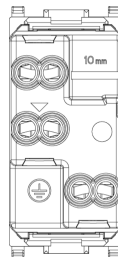

### 14201.SL

Wiring devices / Traditional wiring devices / PLANA / Devices

### 2P+E 10A P11 outlet Silver

2P+E 10 A 250 V~ SICURY socket outlet, Italian standard P11, Silver

3 - Active

50 NR

3D

- **Class group:** Domestic switching devices
- **Class:** Socket outlet
- **Model:** Italian type P11
- **Number of units:** 1
- **Number of modules (module system):** 1
- **Number of socket outlets switchable:** 0
- **Imprint/indication:** None
- **Connection type:** Screwed terminal
- **With hinged lid:** No
- **With enhanced contact protection:** Yes
- **Label space/information surface:** Yes
- **Colour:** Silver
- **RAL-number (similar):** 9006
- **Metallic colour:** No
- **Transparent:** No
- **Lockable:** No
- **Eject-mechanism:** No
- **Insulated mounting:** No
- **With function lighting:** No
- **Over voltage protection:** No
- **Fault current protection:** No
- **Mounting method:** Flush-mounted
- **Material:** Plastic
- **Material quality:** Thermoplastic
- **Halogen free:** Yes
- **Surface protection:** Lacquered
- **Surface finishing:** Glossy
- **With loop through function:** No
- **With on/off switch:** No
- **Rotated central insert:** No
- **Nominal current:** 10 A
- **Nominal voltage:** 250 V
- **Frequency:** 50,00 - 60,00 HZ
- **Suitable for degree of protection (IP):** IP20
- **Impact strength:** Other
- **Device width:** 22,30 mm
- **Device height:** 49,00 mm
- **Device depth:** 24,00 mm

8007352310971  
50 NR  
21.6x11.6x14.3 [cm]  
1,659.6 [g]

8007352352032  
500 NR  
57.5x22.5x30 [cm]  
17,152 [g]

8007352352452  
10,500 NR  
80x120x103 [cm]  
367,192 [g]