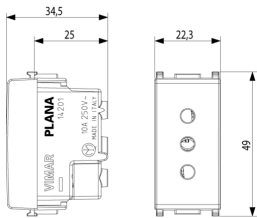

### 14201.SL

Wiring devices / Traditional wiring devices / PLANA / Devices

### 2P+E 10A P11 outlet Silver

2P+E 10 A 250 V~ SICURY socket outlet, Italian standard P11, Silver

3 - Active

50 NR

3D

- **Class group:** Domestic switching devices
- **Class:** Socket outlet
- **Model:** Italian type P11
- **Number of units:** 1
- **Number of modules (module system):** 1
- **Number of socket outlets switchable:** 0
- **Imprint/indication:** None
- **Connection type:** Screwed terminal
- **With hinged lid:** No
- **With enhanced contact protection:** Yes
- **Label space/information surface:** Yes
- **Colour:** Silver
- **RAL-number (similar):** 9006
- **Metallic colour:** No
- **Transparent:** No
- **Lockable:** No
- **Eject-mechanism:** No
- **Insulated mounting:** No
- **With function lighting:** No
- **Over voltage protection:** No
- **Fault current protection:** No
- **Mounting method:** Flush-mounted
- **Material:** Plastic
- **Material quality:** Thermoplastic
- **Halogen free:** Yes
- **Surface protection:** Lacquered
- **Surface finishing:** Glossy
- **With loop through function:** No
- **With on/off switch:** No
- **Rotated central insert:** No
- **Nominal current:** 10 A
- **Nominal voltage:** 250 V
- **Frequency:** 50,00 - 60,00 HZ
- **Suitable for degree of protection (IP):** IP20
- **Impact strength:** Other
- **Device width:** 22,30 mm
- **Device height:** 49,00 mm
- **Device depth:** 24,00 mm

- 00. CE Marking - EU
- 01. IMQ - Italy ([download](#))
- 07. INGECER - Chile
- 10. EAC Eurasian Customs Union
- 37. Marking - Morocco
- 99. WEEE Directive ([download](#))

8007352310957  
1 NR  
4.1x2.8x5.3 [cm]  
31.2 [g]

8007352310971  
50 NR  
21.6x11.6x14.3 [cm]  
1,659.6 [g]

8007352352032  
500 NR  
57.5x22.5x30 [cm]  
17,152 [g]

8007352352452  
10,500 NR  
80x120x103 [cm]  
367,192 [g]