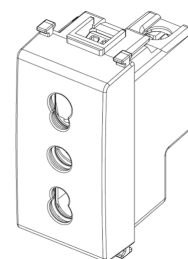

### 2P+E 16A P17/11 outlet Silver

2P+E 16 A 250 V~ SICURY Bpresa socket outlet, Italian standard P17/11,  
Silver

3 - Active

50 NR

14593.SL - Connected  
actuator 16A Silver

3D

- **Class group:** Domestic switching devices
- **Class:** Socket outlet
- **Model:** Italian type Bipasso
- **Number of units:** 1
- **Number of modules (module system):** 1
- **Number of socket outlets switchable:** 0
- **Imprint/indication:** None
- **Connection type:** Screwed terminal
- **With hinged lid:** No
- **With enhanced contact protection:** Yes
- **Label space/information surface:** Yes
- **Colour:** Silver
- **RAL-number (similar):** 9006
- **Metallic colour:** No
- **Transparent:** No
- **Lockable:** No
- **Eject-mechanism:** No
- **Insulated mounting:** No
- **With function lighting:** No
- **Over voltage protection:** No
- **Fault current protection:** No
- **Mounting method:** Flush-mounted
- **Material:** Plastic
- **Material quality:** Thermoplastic
- **Halogen free:** Yes
- **Surface protection:** Lacquered
- **Surface finishing:** Glossy
- **With loop through function:** No
- **With on/off switch:** No
- **Rotated central insert:** No
- **Nominal current:** 16 A
- **Nominal voltage:** 250 V
- **Frequency:** 50,00 - 60,00 HZ
- **Suitable for degree of protection (IP):** IP20
- **Impact strength:** Other
- **Device width:** 22,30 mm
- **Device height:** 49,00 mm
- **Device depth:** 34,50 mm
- 00. CE Marking - EU
- 01. IMQ - Italy ([download](#))
- 10. EAC Eurasian Customs Union
- 37. Marking - Morocco
- 96. Electrotechnical expert ([download](#))
- 99. WEEE Directive ([download](#))

8007352311008  
1 NR  
4.1x2.8x5.3 [cm]  
31.2 [g]

8007352311015  
50 NR  
21.6x11.6x14.3 [cm]  
1,658.07 [g]

8007352352049  
500 NR  
57.5x22.5x30 [cm]  
17,102 [g]

8007352352056  
10,500 NR  
80x120x103 [cm]  
366,142 [g]