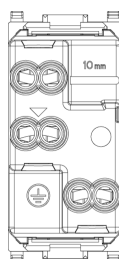

### 2P+E 16A P17/11 outlet Silver

2P+E 16 A 250 V~ SICURY Bpresa socket outlet, Italian standard P17/11,  
Silver

3 - Active

50 NR

14593.SL - Connected  
actuator 16A Silver

3D

- **Class group:** Domestic switching devices
- **Class:** Socket outlet
- **Model:** Italian type Bipasso
- **Number of units:** 1
- **Number of modules (module system):** 1
- **Number of socket outlets switchable:** 0
- **Imprint/indication:** None
- **Connection type:** Screwed terminal
- **With hinged lid:** No
- **With enhanced contact protection:** Yes
- **Label space/information surface:** Yes
- **Colour:** Silver
- **RAL-number (similar):** 9006
- **Metallic colour:** No
- **Transparent:** No
- **Lockable:** No
- **Eject-mechanism:** No
- **Insulated mounting:** No
- **With function lighting:** No
- **Over voltage protection:** No
- **Fault current protection:** No
- **Mounting method:** Flush-mounted
- **Material:** Plastic
- **Material quality:** Thermoplastic
- **Halogen free:** Yes
- **Surface protection:** Lacquered
- **Surface finishing:** Glossy
- **With loop through function:** No
- **With on/off switch:** No
- **Rotated central insert:** No
- **Nominal current:** 16 A
- **Nominal voltage:** 250 V
- **Frequency:** 50,00 - 60,00 HZ
- **Suitable for degree of protection (IP):** IP20
- **Impact strength:** Other
- **Device width:** 22,30 mm
- **Device height:** 49,00 mm
- **Device depth:** 34,50 mm
- 00. CE Marking - EU
- 01. IMQ - Italy ([download](#))
- 10. EAC Eurasian Customs Union
- 37. Marking - Morocco
- 96. Electrotechnical expert ([download](#))
- 99. WEEE Directive ([download](#))

8007352311008  
1 NR  
4.1x2.8x5.3 [cm]  
31.2 [g]

8007352311015  
50 NR  
21.6x11.6x14.3 [cm]  
1,658.07 [g]

8007352352049  
500 NR  
57.5x22.5x30 [cm]  
17,102 [g]

8007352352056  
10,500 NR  
80x120x103 [cm]  
366,142 [g]