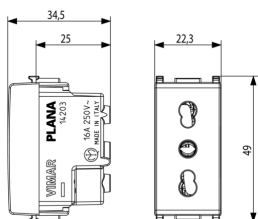

### 2P+E 16A P17/11 outlet Silver

2P+E 16 A 250 V~ SICURY Bpresa socket outlet, Italian standard P17/11,  
Silver

3 - Active

50 NR

14593.SL - Connected  
actuator 16A Silver

3D

- **Class group:** Domestic switching devices
- **Class:** Socket outlet
- **Model:** Italian type Bipasso
- **Number of units:** 1
- **Number of modules (module system):** 1
- **Number of socket outlets switchable:** 0
- **Imprint/indication:** None
- **Connection type:** Screwed terminal
- **With hinged lid:** No
- **With enhanced contact protection:** Yes
- **Label space/information surface:** Yes
- **Colour:** Silver
- **RAL-number (similar):** 9006
- **Metallic colour:** No
- **Transparent:** No
- **Lockable:** No
- **Eject-mechanism:** No
- **Insulated mounting:** No
- **With function lighting:** No
- **Over voltage protection:** No
- **Fault current protection:** No
- **Mounting method:** Flush-mounted
- **Material:** Plastic
- **Material quality:** Thermoplastic
- **Halogen free:** Yes
- **Surface protection:** Lacquered
- **Surface finishing:** Glossy
- **With loop through function:** No
- **With on/off switch:** No
- **Rotated central insert:** No
- **Nominal current:** 16 A
- **Nominal voltage:** 250 V
- **Frequency:** 50,00 - 60,00 HZ
- **Suitable for degree of protection (IP):** IP20
- **Impact strength:** Other
- **Device width:** 22,30 mm
- **Device height:** 49,00 mm
- **Device depth:** 34,50 mm
- 00. CE Marking - EU
- 01. IMQ - Italy ([download](#))
- 10. EAC Eurasian Customs Union
- 37. Marking - Morocco
- 96. Electrotechnical expert ([download](#))
- 99. WEEE Directive ([download](#))

8007352311008  
1 NR  
4.1x2.8x5.3 [cm]  
31.2 [g]

8007352311015  
50 NR  
21.6x11.6x14.3 [cm]  
1,658.07 [g]

8007352352049  
500 NR  
57.5x22.5x30 [cm]  
17,102 [g]

8007352352056  
10,500 NR  
80x120x103 [cm]  
366,142 [g]