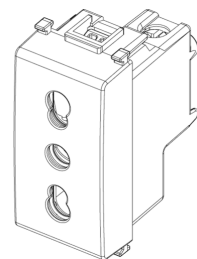

PLANA: 2P+E 16A P17/11 outlet white

14203

Wiring devices / Traditional wiring devices / PLANA / Devices

2P+E 16A P17/11 outlet white

2P+E 16 A 250 V~ SICURY Bpresa socket outlet, Italian standard P17/11, white

3 - Active

50 NR

14593 - Connected actuator
16A white

3D

- **Class group:** Domestic switching devices
- **Class:** Socket outlet
- **Model:** Italian type Bipasso
- **Number of units:** 1
- **Number of modules (module system):** 1
- **Number of socket outlets switchable:** 0
- **Imprint/indication:** None
- **Connection type:** Screwed terminal
- **With hinged lid:** No
- **With enhanced contact protection:** Yes
- **Label space/information surface:** Yes
- **Colour:** White
- **RAL-number (similar):** 9003
- **Metallic colour:** No
- **Transparent:** No
- **Lockable:** No
- **Eject-mechanism:** No
- **Insulated mounting:** No
- **With function lighting:** No
- **Over voltage protection:** No
- **Fault current protection:** No
- **Mounting method:** Flush-mounted
- **Material:** Plastic
- **Material quality:** Thermoplastic
- **Halogen free:** Yes
- **Surface protection:** Untreated
- **Surface finishing:** Glossy
- **With loop through function:** No
- **With on/off switch:** No
- **Rotated central insert:** No
- **Nominal current:** 16 A
- **Nominal voltage:** 250 V
- **Frequency:** 50,00 - 60,00 HZ
- **Suitable for degree of protection (IP):** IP20
- **Impact strength:** Other
- **Device width:** 22,30 mm
- **Device height:** 49,00 mm
- **Device depth:** 34,50 mm
- 00. CE Marking - EU
- 01. IMQ - Italy ([download](#))
- 07. INGECER - Chile
- 10. EAC Eurasian Customs Union
- 37. Marking - Morocco
- 50. Product Environm. Profile
- 96. Electrotechnical expert ([download](#))
- 99. WEEE Directive ([download](#))