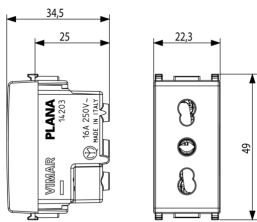

3 - Active

50 NR

14593 - Connected actuator
16A white

3D

- **Class group:** Domestic switching devices
- **Class:** Socket outlet
- **Model:** Italian type Bipasso
- **Number of units:** 1
- **Number of modules (module system):** 1
- **Number of socket outlets switchable:** 0
- **Imprint/indication:** None
- **Connection type:** Screwed terminal
- **With hinged lid:** No
- **With enhanced contact protection:** Yes
- **Label space/information surface:** Yes
- **Colour:** White
- **RAL-number (similar):** 9003
- **Metallic colour:** No
- **Transparent:** No
- **Lockable:** No
- **Eject-mechanism:** No
- **Insulated mounting:** No
- **With function lighting:** No
- **Over voltage protection:** No
- **Fault current protection:** No
- **Mounting method:** Flush-mounted
- **Material:** Plastic
- **Material quality:** Thermoplastic
- **Halogen free:** Yes
- **Surface protection:** Untreated
- **Surface finishing:** Glossy
- **With loop through function:** No
- **With on/off switch:** No
- **Rotated central insert:** No
- **Nominal current:** 16 A
- **Nominal voltage:** 250 V
- **Frequency:** 50,00 - 60,00 HZ
- **Suitable for degree of protection (IP):** IP20
- **Impact strength:** Other
- **Device width:** 22,30 mm
- **Device height:** 49,00 mm
- **Device depth:** 34,50 mm
- 00. CE Marking - EU
- 01. IMQ - Italy ([download](#))
- 07. INGECER - Chile
- 10. EAC Eurasian Customs Union
- 37. Marking - Morocco
- 50. Product Environm. Profile
- 96. Electrotechnical expert ([download](#))
- 99. WEEE Directive ([download](#))

8 007352106680

8007352106680
1 NR
4.1x2.8x5.3 [cm]
30 [g]

8 007352106697

8007352106697
50 NR
21.6x11.6x14.3 [cm]
1,619 [g]

8 007352263062

8007352263062
500 NR
57.5x22.5x30 [cm]
16,520 [g]

8 007352308558

8007352308558
10,500 NR
80x120x103 [cm]
370,000 [g]