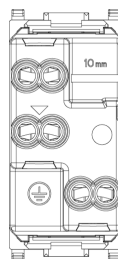

3 - Active

50 NR

14593 - Connected actuator
16A white

3D

- **Class group:** Domestic switching devices
- **Class:** Socket outlet
- **Model:** Italian type Bipasso
- **Number of units:** 1
- **Number of modules (module system):** 1
- **Number of socket outlets switchable:** 0
- **Imprint/indication:** None
- **Connection type:** Screwed terminal
- **With hinged lid:** No
- **With enhanced contact protection:** Yes
- **Label space/information surface:** Yes
- **Colour:** White
- **RAL-number (similar):** 9003
- **Metallic colour:** No
- **Transparent:** No
- **Lockable:** No
- **Eject-mechanism:** No
- **Insulated mounting:** No
- **With function lighting:** No
- **Over voltage protection:** No
- **Fault current protection:** No
- **Mounting method:** Flush-mounted
- **Material:** Plastic
- **Material quality:** Thermoplastic
- **Halogen free:** Yes
- **Surface protection:** Untreated
- **Surface finishing:** Glossy
- **With loop through function:** No
- **With on/off switch:** No
- **Rotated central insert:** No
- **Nominal current:** 16 A
- **Nominal voltage:** 250 V
- **Frequency:** 50,00 - 60,00 HZ
- **Suitable for degree of protection (IP):** IP20
- **Impact strength:** Other
- **Device width:** 22,30 mm
- **Device height:** 49,00 mm
- **Device depth:** 34,50 mm
- 00. CE Marking - EU
- 01. IMQ - Italy ([download](#))
- 07. INGECER - Chile
- 10. EAC Eurasian Customs Union
- 37. Marking - Morocco
- 50. Product Environm. Profile
- 96. Electrotechnical expert ([download](#))
- 99. WEEE Directive ([download](#))

8 007352106680

8007352106680
1 NR
4.1x2.8x5.3 [cm]
30 [g]

8 007352106697

8007352106697
50 NR
21.6x11.6x14.3 [cm]
1,619 [g]

8 007352263062

8007352263062
500 NR
57.5x22.5x30 [cm]
16,520 [g]

8 007352308558

8007352308558
10,500 NR
80x120x103 [cm]
370,000 [g]