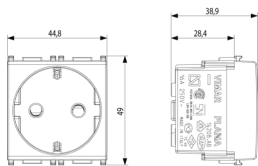

3 - Active

20 NR

3D

- **Class group:** Domestic switching devices
- **Class:** Socket outlet
- **Number of units:** 1
- **Number of modules (module system):** 2
- **Number of socket outlets switchable:** 0
- **Imprint/indication:** None
- **Connection type:** Screwed terminal
- **With hinged lid:** No
- **With enhanced contact protection:** Yes
- **Label space/information surface:** Yes
- **Colour:** White
- **RAL-number (similar):** 9003
- **Metallic colour:** No
- **Transparent:** No
- **Lockable:** No
- **Eject-mechanism:** No
- **Insulated mounting:** No
- **With function lighting:** No
- **Over voltage protection:** No

- **Fault current protection:** No
- **Mounting method:** Flush-mounted
- **Material:** Plastic
- **Material quality:** Thermoplastic
- **Halogen free:** Yes
- **Surface protection:** Untreated
- **Surface finishing:** Glossy
- **With loop through function:** No
- **With on/off switch:** No
- **Rotated central insert:** No
- **Nominal current:** 16 A
- **Nominal voltage:** 250 V
- **Frequency:** 50,00 - 60,00 HZ
- **Suitable for degree of protection (IP):** IP20
- **Impact strength:** Other
- **Device width:** 44,80 mm
- **Device height:** 49,00 mm
- **Device depth:** 38,90 mm

8007352499782
20 NR
27.4x11.5x9.2 [cm]
1,047 [g]