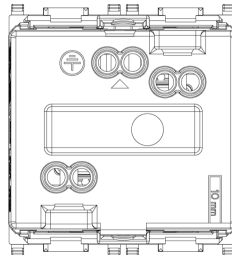

PLANA: Antibacterial 2P+E 16A German SICURY out

14208.AB

Wiring devices / Traditional wiring devices / PLANA / Devices

Antibacterial 2P+E 16A German SICURY out

2P+E 16 A 250 V~ SICURY socket outlet, German standard, with antibacterial treatment, white - 2 modules

3 - Active

20 NR

3D

- **Class group:** Domestic switching devices
- **Class:** Socket outlet
- **Number of units:** 1
- **Number of modules (module system):** 2
- **Number of socket outlets switchable:** 0
- **Imprint/indication:** None
- **Connection type:** Screwed terminal
- **With hinged lid:** No
- **With enhanced contact protection:** Yes
- **Label space/information surface:** Yes
- **Colour:** White
- **RAL-number (similar):** 9003
- **Metallic colour:** No
- **Transparent:** No
- **Lockable:** No
- **Eject-mechanism:** No
- **Insulated mounting:** No
- **With function lighting:** No
- **Over voltage protection:** No

- **Fault current protection:** No
- **Mounting method:** Flush-mounted
- **Material:** Plastic
- **Material quality:** Thermoplastic
- **Halogen free:** Yes
- **Surface protection:** Untreated
- **Surface finishing:** Glossy
- **With loop through function:** No
- **With on/off switch:** No
- **Rotated central insert:** No
- **Nominal current:** 16 A
- **Nominal voltage:** 250 V
- **Frequency:** 50,00 - 60,00 HZ
- **Suitable for degree of protection (IP):** IP20
- **Impact strength:** Other
- **Device width:** 44,80 mm
- **Device height:** 49,00 mm
- **Device depth:** 38,90 mm

8007352499782
20 NR
27.4x11.5x9.2 [cm]
1,047 [g]