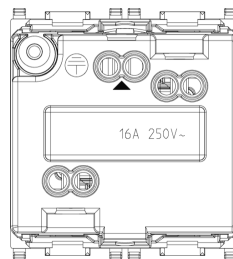

PLANA: 2P+E 16A German SICURY outlet+cover w

14208.C

Wiring devices / Traditional wiring devices / PLANA / Devices

2P+E 16A German SICURY outlet+cover w

2P+E 16 A 250 V~ SICURY socket outlet, German standard, with cover, white -
2 modules

3 - Active

10 NR

3D

- **Class group:** Domestic switching devices
- **Class:** Socket outlet
- **Number of units:** 1
- **Number of modules (module system):** 2
- **Number of socket outlets switchable:** 0
- **Imprint/indication:** None
- **Connection type:** Screwed terminal
- **With hinged lid:** Yes
- **With enhanced contact protection:** Yes
- **Label space/information surface:** Yes
- **Colour:** White
- **RAL-number (similar):** 9003
- **Metallic colour:** No
- **Transparent:** No
- **Lockable:** No
- **Eject-mechanism:** No
- **Insulated mounting:** No
- **With function lighting:** Yes
- **Over voltage protection:** No

- **Fault current protection:** No
- **Mounting method:** Flush-mounted
- **Material:** Plastic
- **Material quality:** Thermoplastic
- **Halogen free:** Yes
- **Surface protection:** Untreated
- **Surface finishing:** Glossy
- **With loop through function:** No
- **With on/off switch:** No
- **Rotated central insert:** No
- **Nominal current:** 16 A
- **Nominal voltage:** 250 V
- **Frequency:** 50,00 - 60,00 HZ
- **Suitable for degree of protection (IP):** IP20
- **Impact strength:** Other
- **Device width:** 44,80 mm
- **Device height:** 49,00 mm
- **Device depth:** 38,90 mm

8007352431645
1 NR
5.1x4.3x5.3 [cm]
52.9 [g]

8007352431652
10 NR
26.9x11.6x4.9 [cm]
592 [g]

8007352645554
200 NR
47.5x27x29 [cm]
12,360 [g]