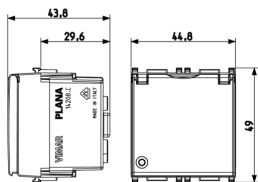

PLANA: 2P+E 16A German SICURY outlet+cover w

14208.C

Wiring devices / Traditional wiring devices / PLANA / Devices

2P+E 16A German SICURY outlet+cover w

2P+E 16 A 250 V~ SICURY socket outlet, German standard, with cover, white -
2 modules

3 - Active

10 NR

3D

- **Class group:** Domestic switching devices
- **Class:** Socket outlet
- **Number of units:** 1
- **Number of modules (module system):** 2
- **Number of socket outlets switchable:** 0
- **Imprint/indication:** None
- **Connection type:** Screwed terminal
- **With hinged lid:** Yes
- **With enhanced contact protection:** Yes
- **Label space/information surface:** Yes
- **Colour:** White
- **RAL-number (similar):** 9003
- **Metallic colour:** No
- **Transparent:** No
- **Lockable:** No
- **Eject-mechanism:** No
- **Insulated mounting:** No
- **With function lighting:** Yes
- **Over voltage protection:** No

- **Fault current protection:** No
- **Mounting method:** Flush-mounted
- **Material:** Plastic
- **Material quality:** Thermoplastic
- **Halogen free:** Yes
- **Surface protection:** Untreated
- **Surface finishing:** Glossy
- **With loop through function:** No
- **With on/off switch:** No
- **Rotated central insert:** No
- **Nominal current:** 16 A
- **Nominal voltage:** 250 V
- **Frequency:** 50,00 - 60,00 HZ
- **Suitable for degree of protection (IP):** IP20
- **Impact strength:** Other
- **Device width:** 44,80 mm
- **Device height:** 49,00 mm
- **Device depth:** 38,90 mm

8007352431645
1 NR
5.1x4.3x5.3 [cm]
52.9 [g]

8007352431652
10 NR
26.9x11.6x4.9 [cm]
592 [g]

8007352645554
200 NR
47.5x27x29 [cm]
12,360 [g]