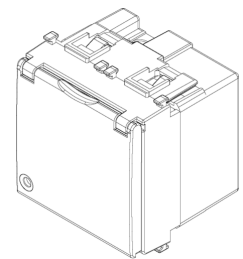

PLANA: 2P+E 16A German SICURY outlet+cover w

14208.C

Wiring devices / Traditional wiring devices / PLANA / Devices

2P+E 16A German SICURY outlet+cover w

2P+E 16 A 250 V~ SICURY socket outlet, German standard, with cover, white -
2 modules

3 - Active

10 NR

3D

- **Class group:** Domestic switching devices
- **Class:** Socket outlet
- **Number of units:** 1
- **Number of modules (module system):** 2
- **Number of socket outlets switchable:** 0
- **Imprint/indication:** None
- **Connection type:** Screwed terminal
- **With hinged lid:** Yes
- **With enhanced contact protection:** Yes
- **Label space/information surface:** Yes
- **Colour:** White
- **RAL-number (similar):** 9003
- **Metallic colour:** No
- **Transparent:** No
- **Lockable:** No
- **Eject-mechanism:** No
- **Insulated mounting:** No
- **With function lighting:** Yes
- **Over voltage protection:** No

- **Fault current protection:** No
- **Mounting method:** Flush-mounted
- **Material:** Plastic
- **Material quality:** Thermoplastic
- **Halogen free:** Yes
- **Surface protection:** Untreated
- **Surface finishing:** Glossy
- **With loop through function:** No
- **With on/off switch:** No
- **Rotated central insert:** No
- **Nominal current:** 16 A
- **Nominal voltage:** 250 V
- **Frequency:** 50,00 - 60,00 HZ
- **Suitable for degree of protection (IP):** IP20
- **Impact strength:** Other
- **Device width:** 44,80 mm
- **Device height:** 49,00 mm
- **Device depth:** 38,90 mm