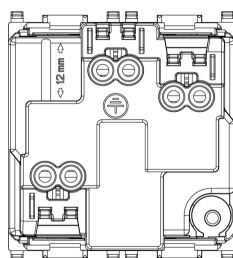

PLANA: 2P+E16ADE SICURYoutlet+cover screwless S

14208.FX.C.SL

Wiring devices / Traditional wiring devices / PLANA / Devices

2P+E16ADE SICURYoutlet+cover screwless S

2P+E 16 A 250 V~ SICURY socket outlet, German standard, with cover, screwless terminals, Silver - 2 modules

3 - Active

10 NR

- [Smartfix-Screwless terminal](#)

3D

- **Class group:** Domestic switching devices
- **Class:** Socket outlet
- **Number of modules (module system):** 2
- **Number of socket outlets switchable:** 0
- **Imprint/indication:** None
- **Connection type:** Push-in clamp
- **With hinged lid:** Yes
- **With enhanced contact protection:** Yes
- **Label space/information surface:** Yes
- **Colour:** Silver
- **RAL-number (similar):** 9006
- **Metallic colour:** No
- **Transparent:** No
- **Lockable:** No
- **Eject-mechanism:** No
- **Insulated mounting:** No
- **With function lighting:** No
- **Over voltage protection:** No

- **Fault current protection:** No
- **Mounting method:** Flush-mounted
- **Material:** Plastic
- **Material quality:** Thermoplastic
- **Halogen free:** Yes
- **Surface protection:** Lacquered
- **Surface finishing:** Glossy
- **With loop through function:** No
- **With on/off switch:** No
- **Rotated central insert:** No
- **Nominal current:** 16 A
- **Nominal voltage:** 250 V
- **Frequency:** 50,00 - 60,00 HZ
- **Suitable for degree of protection (IP):** IP20
- **Impact strength:** Other
- **Device width:** 44,80 mm
- **Device height:** 49,00 mm
- **Device depth:** 38,90 mm

8007352513082
10 NR
24.8x10.6x6 [cm]
581.95 [g]

8007352715226
120 NR
38.5x27x25 [cm]
7,403.4 [g]