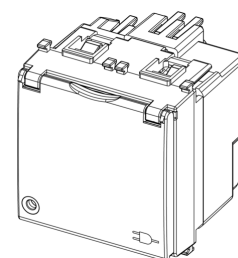

PLANA: 2P+E16ADE SICURYoutlet+cover screwless S

14208.FX.C.SL

Wiring devices / Traditional wiring devices / PLANA / Devices

2P+E16ADE SICURYoutlet+cover screwless S

2P+E 16 A 250 V~ SICURY socket outlet, German standard, with cover, screwless terminals, Silver - 2 modules

3 - Active

10 NR

- [Smartfix-Screwless terminal](#)

3D

- **Class group:** Domestic switching devices
- **Class:** Socket outlet
- **Number of modules (module system):** 2
- **Number of socket outlets switchable:** 0
- **Imprint/indication:** None
- **Connection type:** Push-in clamp
- **With hinged lid:** Yes
- **With enhanced contact protection:** Yes
- **Label space/information surface:** Yes
- **Colour:** Silver
- **RAL-number (similar):** 9006
- **Metallic colour:** No
- **Transparent:** No
- **Lockable:** No
- **Eject-mechanism:** No
- **Insulated mounting:** No
- **With function lighting:** No
- **Over voltage protection:** No

- **Fault current protection:** No
- **Mounting method:** Flush-mounted
- **Material:** Plastic
- **Material quality:** Thermoplastic
- **Halogen free:** Yes
- **Surface protection:** Lacquered
- **Surface finishing:** Glossy
- **With loop through function:** No
- **With on/off switch:** No
- **Rotated central insert:** No
- **Nominal current:** 16 A
- **Nominal voltage:** 250 V
- **Frequency:** 50,00 - 60,00 HZ
- **Suitable for degree of protection (IP):** IP20
- **Impact strength:** Other
- **Device width:** 44,80 mm
- **Device height:** 49,00 mm
- **Device depth:** 38,90 mm