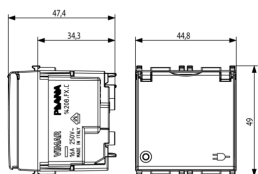

PLANA: 2P+E16ADE SICURYoutlet+cover screwless S

14208.FX.C.SL

Wiring devices / Traditional wiring devices / PLANA / Devices

2P+E16ADE SICURYoutlet+cover screwless S

2P+E 16 A 250 V~ SICURY socket outlet, German standard, with cover, screwless terminals, Silver - 2 modules

3 - Active

10 NR

- [Smartfix-Screwless terminal](#)

3D

- **Class group:** Domestic switching devices
- **Class:** Socket outlet
- **Number of modules (module system):** 2
- **Number of socket outlets switchable:** 0
- **Imprint/indication:** None
- **Connection type:** Push-in clamp
- **With hinged lid:** Yes
- **With enhanced contact protection:** Yes
- **Label space/information surface:** Yes
- **Colour:** Silver
- **RAL-number (similar):** 9006
- **Metallic colour:** No
- **Transparent:** No
- **Lockable:** No
- **Eject-mechanism:** No
- **Insulated mounting:** No
- **With function lighting:** No
- **Over voltage protection:** No

- **Fault current protection:** No
- **Mounting method:** Flush-mounted
- **Material:** Plastic
- **Material quality:** Thermoplastic
- **Halogen free:** Yes
- **Surface protection:** Lacquered
- **Surface finishing:** Glossy
- **With loop through function:** No
- **With on/off switch:** No
- **Rotated central insert:** No
- **Nominal current:** 16 A
- **Nominal voltage:** 250 V
- **Frequency:** 50,00 - 60,00 HZ
- **Suitable for degree of protection (IP):** IP20
- **Impact strength:** Other
- **Device width:** 44,80 mm
- **Device height:** 49,00 mm
- **Device depth:** 38,90 mm

8007352513082
10 NR
24.8x10.6x6 [cm]
581.95 [g]

8007352715226
120 NR
38.5x27x25 [cm]
7,403.4 [g]