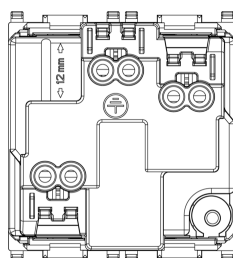

PLANA: 2P+E16ADE SICURYoutlet+cover screwless w

14208.FX.C

Wiring devices / Traditional wiring devices / PLANA / Devices

2P+E16ADE SICURYoutlet+cover screwless w

2P+E 16 A 250 V~ SICURY socket outlet, German standard, with cover, screwless terminals, white - 2 modules

3 - Active

10 NR

- [Smartfix-Screwless terminal](#)

3D

- **Class group:** Domestic switching devices
- **Class:** Socket outlet
- **Number of modules (module system):** 2
- **Number of socket outlets switchable:** 0
- **Imprint/indication:** None
- **Connection type:** Push-in clamp
- **With hinged lid:** Yes
- **With enhanced contact protection:** Yes
- **Label space/information surface:** Yes
- **Colour:** White
- **RAL-number (similar):** 9003
- **Metallic colour:** No
- **Transparent:** No
- **Lockable:** No
- **Eject-mechanism:** No
- **Insulated mounting:** No
- **With function lighting:** No
- **Over voltage protection:** No

- **Fault current protection:** No
- **Mounting method:** Flush-mounted
- **Material:** Plastic
- **Material quality:** Thermoplastic
- **Halogen free:** Yes
- **Surface protection:** Untreated
- **Surface finishing:** Glossy
- **With loop through function:** No
- **With on/off switch:** No
- **Rotated central insert:** No
- **Nominal current:** 16 A
- **Nominal voltage:** 250 V
- **Frequency:** 50,00 - 60,00 HZ
- **Suitable for degree of protection (IP):** IP20
- **Impact strength:** Other
- **Device width:** 44,80 mm
- **Device height:** 49,00 mm
- **Device depth:** 38,90 mm

8007352513068
10 NR
24.8x10.6x6 [cm]
615 [g]

8007352715295
120 NR
38.5x27x25 [cm]
7,800 [g]