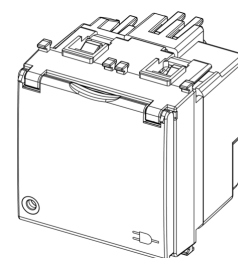

PLANA: 2P+E16ADE SICURYoutlet+cover screwless w

14208.FX.C

Wiring devices / Traditional wiring devices / PLANA / Devices

2P+E16ADE SICURYoutlet+cover screwless w

2P+E 16 A 250 V~ SICURY socket outlet, German standard, with cover, screwless terminals, white - 2 modules

3 - Active

10 NR

- [Smartfix-Screwless terminal](#)

3D

- **Class group:** Domestic switching devices
- **Class:** Socket outlet
- **Number of modules (module system):** 2
- **Number of socket outlets switchable:** 0
- **Imprint/indication:** None
- **Connection type:** Push-in clamp
- **With hinged lid:** Yes
- **With enhanced contact protection:** Yes
- **Label space/information surface:** Yes
- **Colour:** White
- **RAL-number (similar):** 9003
- **Metallic colour:** No
- **Transparent:** No
- **Lockable:** No
- **Eject-mechanism:** No
- **Insulated mounting:** No
- **With function lighting:** No
- **Over voltage protection:** No

- **Fault current protection:** No
- **Mounting method:** Flush-mounted
- **Material:** Plastic
- **Material quality:** Thermoplastic
- **Halogen free:** Yes
- **Surface protection:** Untreated
- **Surface finishing:** Glossy
- **With loop through function:** No
- **With on/off switch:** No
- **Rotated central insert:** No
- **Nominal current:** 16 A
- **Nominal voltage:** 250 V
- **Frequency:** 50,00 - 60,00 HZ
- **Suitable for degree of protection (IP):** IP20
- **Impact strength:** Other
- **Device width:** 44,80 mm
- **Device height:** 49,00 mm
- **Device depth:** 38,90 mm