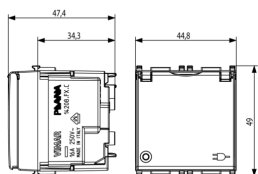

PLANA: 2P+E16ADE SICURYoutlet+cover screwless w

14208.FX.C

Wiring devices / Traditional wiring devices / PLANA / Devices

2P+E16ADE SICURYoutlet+cover screwless w

2P+E 16 A 250 V~ SICURY socket outlet, German standard, with cover, screwless terminals, white - 2 modules

3 - Active

10 NR

- [Smartfix-Screwless terminal](#)

3D

- **Class group:** Domestic switching devices
- **Class:** Socket outlet
- **Number of modules (module system):** 2
- **Number of socket outlets switchable:** 0
- **Imprint/indication:** None
- **Connection type:** Push-in clamp
- **With hinged lid:** Yes
- **With enhanced contact protection:** Yes
- **Label space/information surface:** Yes
- **Colour:** White
- **RAL-number (similar):** 9003
- **Metallic colour:** No
- **Transparent:** No
- **Lockable:** No
- **Eject-mechanism:** No
- **Insulated mounting:** No
- **With function lighting:** No
- **Over voltage protection:** No

- **Fault current protection:** No
- **Mounting method:** Flush-mounted
- **Material:** Plastic
- **Material quality:** Thermoplastic
- **Halogen free:** Yes
- **Surface protection:** Untreated
- **Surface finishing:** Glossy
- **With loop through function:** No
- **With on/off switch:** No
- **Rotated central insert:** No
- **Nominal current:** 16 A
- **Nominal voltage:** 250 V
- **Frequency:** 50,00 - 60,00 HZ
- **Suitable for degree of protection (IP):** IP20
- **Impact strength:** Other
- **Device width:** 44,80 mm
- **Device height:** 49,00 mm
- **Device depth:** 38,90 mm

8007352513068
10 NR
24.8x10.6x6 [cm]
615 [g]

8007352715295
120 NR
38.5x27x25 [cm]
7,800 [g]