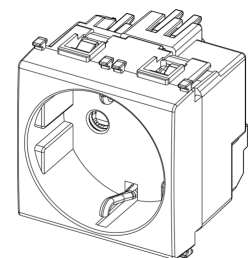

PLANA: 2P+E16A DE SICURY outlet screwless white

14208.FX

Wiring devices / Traditional wiring devices / PLANA / Devices

2P+E16A DE SICURY outlet screwless white

2P+E 16 A 250 V~ SICURY socket outlet, German standard, screwless terminals, white - 2 modules

3 - Active

20 NR

- [Smartfix-Screwless terminal](#)

3D

- **Class group:** Domestic switching devices
- **Class:** Socket outlet
- **Number of modules (module system):** 2
- **Number of socket outlets switchable:** 0
- **Imprint/indication:** None
- **Connection type:** Push-in clamp
- **With hinged lid:** No
- **With enhanced contact protection:** Yes
- **Label space/information surface:** Yes
- **Colour:** White
- **RAL-number (similar):** 9003
- **Metallic colour:** No
- **Transparent:** No
- **Lockable:** No
- **Eject-mechanism:** No
- **Insulated mounting:** No
- **With function lighting:** No
- **Over voltage protection:** No

- **Fault current protection:** No
- **Mounting method:** Flush-mounted
- **Material:** Plastic
- **Material quality:** Thermoplastic
- **Halogen free:** Yes
- **Surface protection:** Untreated
- **Surface finishing:** Glossy
- **With loop through function:** No
- **With on/off switch:** No
- **Rotated central insert:** No
- **Nominal current:** 16 A
- **Nominal voltage:** 250 V
- **Frequency:** 50,00 - 60,00 HZ
- **Suitable for degree of protection (IP):** IP20
- **Impact strength:** Other
- **Device width:** 44,80 mm
- **Device height:** 49,00 mm
- **Device depth:** 38,90 mm