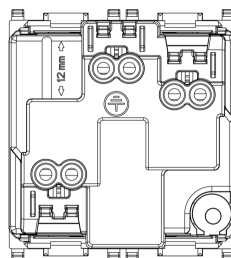

PLANA: 2P+E16A DE SICURY outlet screwless white

14208.FX

Wiring devices / Traditional wiring devices / PLANA / Devices

2P+E16A DE SICURY outlet screwless white

2P+E 16 A 250 V~ SICURY socket outlet, German standard, screwless terminals, white - 2 modules

3 - Active

20 NR

- [Smartfix-Screwless terminal](#)

3D

- **Class group:** Domestic switching devices
- **Class:** Socket outlet
- **Number of modules (module system):** 2
- **Number of socket outlets switchable:** 0
- **Imprint/indication:** None
- **Connection type:** Push-in clamp
- **With hinged lid:** No
- **With enhanced contact protection:** Yes
- **Label space/information surface:** Yes
- **Colour:** White
- **RAL-number (similar):** 9003
- **Metallic colour:** No
- **Transparent:** No
- **Lockable:** No
- **Eject-mechanism:** No
- **Insulated mounting:** No
- **With function lighting:** No
- **Over voltage protection:** No

- **Fault current protection:** No
- **Mounting method:** Flush-mounted
- **Material:** Plastic
- **Material quality:** Thermoplastic
- **Halogen free:** Yes
- **Surface protection:** Untreated
- **Surface finishing:** Glossy
- **With loop through function:** No
- **With on/off switch:** No
- **Rotated central insert:** No
- **Nominal current:** 16 A
- **Nominal voltage:** 250 V
- **Frequency:** 50,00 - 60,00 HZ
- **Suitable for degree of protection (IP):** IP20
- **Impact strength:** Other
- **Device width:** 44,80 mm
- **Device height:** 49,00 mm
- **Device depth:** 38,90 mm

8 007352513037
 20 NR
 26.4x11x10.9 [cm]
 1,112 [g]

8 007352513044
 240 NR
 54.5x36x23.5 [cm]
 13,804 [g]