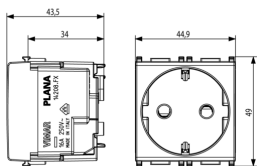

PLANA: 2P+E16A DE SICURY outlet screwless white

14208.FX

Wiring devices / Traditional wiring devices / PLANA / Devices

2P+E16A DE SICURY outlet screwless white

2P+E 16 A 250 V~ SICURY socket outlet, German standard, screwless terminals, white - 2 modules

3 - Active

20 NR

- [Smartfix-Screwless terminal](#)

3D

- **Class group:** Domestic switching devices
- **Class:** Socket outlet
- **Number of modules (module system):** 2
- **Number of socket outlets switchable:** 0
- **Imprint/indication:** None
- **Connection type:** Push-in clamp
- **With hinged lid:** No
- **With enhanced contact protection:** Yes
- **Label space/information surface:** Yes
- **Colour:** White
- **RAL-number (similar):** 9003
- **Metallic colour:** No
- **Transparent:** No
- **Lockable:** No
- **Eject-mechanism:** No
- **Insulated mounting:** No
- **With function lighting:** No
- **Over voltage protection:** No

- **Fault current protection:** No
- **Mounting method:** Flush-mounted
- **Material:** Plastic
- **Material quality:** Thermoplastic
- **Halogen free:** Yes
- **Surface protection:** Untreated
- **Surface finishing:** Glossy
- **With loop through function:** No
- **With on/off switch:** No
- **Rotated central insert:** No
- **Nominal current:** 16 A
- **Nominal voltage:** 250 V
- **Frequency:** 50,00 - 60,00 HZ
- **Suitable for degree of protection (IP):** IP20
- **Impact strength:** Other
- **Device width:** 44,80 mm
- **Device height:** 49,00 mm
- **Device depth:** 38,90 mm

8 007352513037
 20 NR
 26.4x11x10.9 [cm]
 1,112 [g]

8 007352513044
 240 NR
 54.5x36x23.5 [cm]
 13,804 [g]