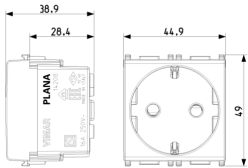

3 - Active

20 NR

3D

- **Class group:** Domestic switching devices
- **Class:** Socket outlet
- **Number of units:** 1
- **Number of modules (module system):** 2
- **Number of socket outlets switchable:** 0
- **Imprint/indication:** None
- **Connection type:** Screwed terminal
- **With hinged lid:** No
- **With enhanced contact protection:** Yes
- **Label space/information surface:** Yes
- **Colour:** Silver
- **RAL-number (similar):** 9006
- **Metallic colour:** No
- **Transparent:** No
- **Lockable:** No
- **Eject-mechanism:** No
- **Insulated mounting:** No
- **With function lighting:** No
- **Over voltage protection:** No
- **Fault current protection:** No
- **Mounting method:** Flush-mounted
- **Material:** Plastic
- **Material quality:** Thermoplastic
- **Halogen free:** Yes
- **Surface protection:** Lacquered
- **Surface finishing:** Glossy
- **With loop through function:** No
- **With on/off switch:** No
- **Rotated central insert:** No
- **Nominal current:** 16 A
- **Nominal voltage:** 250 V
- **Frequency:** 50,00 - 60,00 HZ
- **Suitable for degree of protection (IP):** IP20
- **Impact strength:** Other
- **Device width:** 44,80 mm
- **Device height:** 49,00 mm
- **Device depth:** 38,90 mm

8007352311275
1 NR
5.1x4.3x5.3 [cm]
47.47 [g]

8007352311282
20 NR
26.9x11.6x9 [cm]
1,043.1 [g]

8007352641037
240 NR
38x28.5x35.5 [cm]
13,093.2 [g]