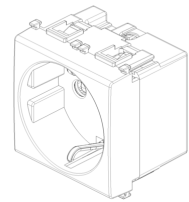

PLANA: 2P+E 16A German SICURY outlet Silver

14208.SL

Wiring devices / Traditional wiring devices / PLANA / Devices

2P+E 16A German SICURY outlet Silver

2P+E 16 A 250 V~ SICURY socket outlet, German standard, Silver - 2 modules

3 - Active

20 NR

3D

- **Class group:** Domestic switching devices
- **Class:** Socket outlet
- **Number of units:** 1
- **Number of modules (module system):** 2
- **Number of socket outlets switchable:** 0
- **Imprint/indication:** None
- **Connection type:** Screwed terminal
- **With hinged lid:** No
- **With enhanced contact protection:** Yes
- **Label space/information surface:** Yes
- **Colour:** Silver
- **RAL-number (similar):** 9006
- **Metallic colour:** No
- **Transparent:** No
- **Lockable:** No
- **Eject-mechanism:** No
- **Insulated mounting:** No
- **With function lighting:** No
- **Over voltage protection:** No
- **Fault current protection:** No
- **Mounting method:** Flush-mounted
- **Material:** Plastic
- **Material quality:** Thermoplastic
- **Halogen free:** Yes
- **Surface protection:** Lacquered
- **Surface finishing:** Glossy
- **With loop through function:** No
- **With on/off switch:** No
- **Rotated central insert:** No
- **Nominal current:** 16 A
- **Nominal voltage:** 250 V
- **Frequency:** 50,00 - 60,00 HZ
- **Suitable for degree of protection (IP):** IP20
- **Impact strength:** Other
- **Device width:** 44,80 mm
- **Device height:** 49,00 mm
- **Device depth:** 38,90 mm

8007352311275
1 NR
5.1x4.3x5.3 [cm]
47.47 [g]

8007352311282
20 NR
26.9x11.6x9 [cm]
1,043.1 [g]

8007352641037
240 NR
38x28.5x35.5 [cm]
13,093.2 [g]