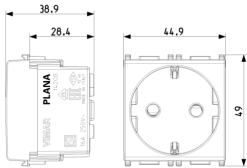

3 - Active

20 NR

3D

- **Class group:** Domestic switching devices
- **Class:** Socket outlet
- **Number of units:** 1
- **Number of modules (module system):** 2
- **Number of socket outlets switchable:** 0
- **Imprint/indication:** None
- **Connection type:** Screwed terminal
- **With hinged lid:** No
- **With enhanced contact protection:** Yes
- **Label space/information surface:** Yes
- **Colour:** White
- **RAL-number (similar):** 9003
- **Metallic colour:** No
- **Transparent:** No
- **Lockable:** No
- **Eject-mechanism:** No
- **Insulated mounting:** No
- **With function lighting:** No
- **Over voltage protection:** No

- **Fault current protection:** No
- **Mounting method:** Flush-mounted
- **Material:** Plastic
- **Material quality:** Thermoplastic
- **Halogen free:** Yes
- **Surface protection:** Untreated
- **Surface finishing:** Glossy
- **With loop through function:** No
- **With on/off switch:** No
- **Rotated central insert:** No
- **Nominal current:** 16 A
- **Nominal voltage:** 250 V
- **Frequency:** 50,00 - 60,00 HZ
- **Suitable for degree of protection (IP):** IP20
- **Impact strength:** Other
- **Device width:** 44,80 mm
- **Device height:** 49,00 mm
- **Device depth:** 38,90 mm

8007352106895
1 NR
5.1x4.3x5.3 [cm]
47.93 [g]

8007352106901
20 NR
26.9x11.6x9 [cm]
1,040.33 [g]

8007352335622
240 NR
38x28.5x35.5 [cm]
13,058 [g]