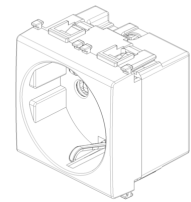

PLANA: 2P+E 16A German SICURY outlet white

14208

Wiring devices / Traditional wiring devices / PLANA / Devices

2P+E 16A German SICURY outlet white

2P+E 16 A 250 V~ SICURY socket outlet, German standard, white - 2 modules

3 - Active

20 NR

3D

- **Class group:** Domestic switching devices
- **Class:** Socket outlet
- **Number of units:** 1
- **Number of modules (module system):** 2
- **Number of socket outlets switchable:** 0
- **Imprint/indication:** None
- **Connection type:** Screwed terminal
- **With hinged lid:** No
- **With enhanced contact protection:** Yes
- **Label space/information surface:** Yes
- **Colour:** White
- **RAL-number (similar):** 9003
- **Metallic colour:** No
- **Transparent:** No
- **Lockable:** No
- **Eject-mechanism:** No
- **Insulated mounting:** No
- **With function lighting:** No
- **Over voltage protection:** No

- **Fault current protection:** No
- **Mounting method:** Flush-mounted
- **Material:** Plastic
- **Material quality:** Thermoplastic
- **Halogen free:** Yes
- **Surface protection:** Untreated
- **Surface finishing:** Glossy
- **With loop through function:** No
- **With on/off switch:** No
- **Rotated central insert:** No
- **Nominal current:** 16 A
- **Nominal voltage:** 250 V
- **Frequency:** 50,00 - 60,00 HZ
- **Suitable for degree of protection (IP):** IP20
- **Impact strength:** Other
- **Device width:** 44,80 mm
- **Device height:** 49,00 mm
- **Device depth:** 38,90 mm