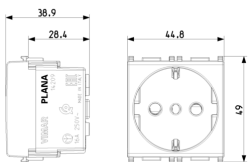

### 14209.A

Wiring devices / Traditional wiring devices / PLANA / Devices

### 2P+E 16A P30 outlet orange

2P+E 16 A 250 V~ SICURY socket outlet, Italian standard P30 (lateral and central earth contacts), orange - 2 modules

3 - Active

20 NR

3D

- **Class group:** Domestic switching devices
- **Class:** Socket outlet
- **Model:** Italian type P30
- **Number of units:** 1
- **Number of modules (module system):** 2
- **Number of socket outlets switchable:** 0
- **Imprint/indication:** None
- **Connection type:** Screwed terminal
- **With hinged lid:** No
- **With enhanced contact protection:** Yes
- **Label space/information surface:** Yes
- **Colour:** White
- **RAL-number (similar):** 9003
- **Metallic colour:** No
- **Transparent:** No
- **Lockable:** No
- **Eject-mechanism:** No
- **Insulated mounting:** No
- **With function lighting:** No
- **With orientation lighting:** No
- **Over voltage protection:** No
- **Fault current protection:** No
- **With miniature fuse:** No
- **Mounting method:** Flush-mounted
- **Type of fastening:** Snap mounting (engagement)
- **Material:** Plastic
- **Material quality:** Thermoplastic
- **Halogen free:** Yes
- **Surface protection:** Untreated
- **Surface finishing:** Glossy
- **With loop through function:** No
- **With on/off switch:** No
- **Rotated central insert:** No
- **Nominal current:** 16 A
- **Nominal voltage:** 250 V
- **Frequency:** 50,00 - 60,00 HZ
- **Suitable for degree of protection (IP):** IP20
- **Impact strength:** Other
- **Device width:** 44,80 mm
- **Device height:** 49,00 mm
- **Device depth:** 38,90 mm
- 00. CE Marking - EU
- 01. IMQ - Italy ([download](#))
- 10. EAC Eurasian Customs Union
- 37. Marking - Morocco
- 99. WEEE Directive ([download](#))

8007352106932  
1 NR  
5.1x4.3x5.3 [cm]  
47.6 [g]

8007352106949  
20 NR  
26.9x11.6x9 [cm]  
1,035.13 [g]