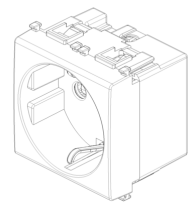

### 14209.A

Wiring devices / Traditional wiring devices / PLANA / Devices

### 2P+E 16A P30 outlet orange

2P+E 16 A 250 V~ SICURY socket outlet, Italian standard P30 (lateral and central earth contacts), orange - 2 modules

3 - Active

20 NR

3D

- **Class group:** Domestic switching devices
- **Class:** Socket outlet
- **Model:** Italian type P30
- **Number of units:** 1
- **Number of modules (module system):** 2
- **Number of socket outlets switchable:** 0
- **Imprint/indication:** None
- **Connection type:** Screwed terminal
- **With hinged lid:** No
- **With enhanced contact protection:** Yes
- **Label space/information surface:** Yes
- **Colour:** White
- **RAL-number (similar):** 9003
- **Metallic colour:** No
- **Transparent:** No
- **Lockable:** No
- **Eject-mechanism:** No
- **Insulated mounting:** No
- **With function lighting:** No
- **With orientation lighting:** No
- **Over voltage protection:** No
- **Fault current protection:** No
- **With miniature fuse:** No
- **Mounting method:** Flush-mounted
- **Type of fastening:** Snap mounting (engagement)
- **Material:** Plastic
- **Material quality:** Thermoplastic
- **Halogen free:** Yes
- **Surface protection:** Untreated
- **Surface finishing:** Glossy
- **With loop through function:** No
- **With on/off switch:** No
- **Rotated central insert:** No
- **Nominal current:** 16 A
- **Nominal voltage:** 250 V
- **Frequency:** 50,00 - 60,00 HZ
- **Suitable for degree of protection (IP):** IP20
- **Impact strength:** Other
- **Device width:** 44,80 mm
- **Device height:** 49,00 mm
- **Device depth:** 38,90 mm
- 00. CE Marking - EU
- 01. IMQ - Italy ([download](#))
- 10. EAC Eurasian Customs Union
- 37. Marking - Morocco
- 99. WEEE Directive ([download](#))