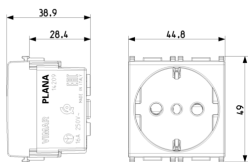

3 - Active

20 NR

3D

- **Class group:** Domestic switching devices
- **Class:** Socket outlet
- **Model:** Italian type P30
- **Number of units:** 1
- **Number of modules (module system):** 2
- **Number of socket outlets switchable:** 0
- **Imprint/indication:** None
- **Connection type:** Screwed terminal
- **With hinged lid:** No
- **With enhanced contact protection:** Yes
- **Label space/information surface:** Yes
- **Colour:** Silver
- **RAL-number (similar):** 9006
- **Metallic colour:** No
- **Transparent:** No
- **Lockable:** No
- **Eject-mechanism:** No
- **Insulated mounting:** No
- **With function lighting:** No
- **Over voltage protection:** No
- **Fault current protection:** No
- **Mounting method:** Flush-mounted
- **Material:** Plastic
- **Material quality:** Thermoplastic
- **Halogen free:** Yes
- **Surface protection:** Lacquered
- **Surface finishing:** Glossy
- **With loop through function:** No
- **With on/off switch:** No
- **Rotated central insert:** No
- **Nominal current:** 16 A
- **Nominal voltage:** 250 V
- **Frequency:** 50,00 - 60,00 HZ
- **Suitable for degree of protection (IP):** IP20
- **Impact strength:** Other
- **Device width:** 44,80 mm
- **Device height:** 49,00 mm
- **Device depth:** 38,90 mm

- 00. CE Marking - EU
- 01. IMQ - Italy ([download](#))
- 10. EAC Eurasian Customs Union
- 37. Marking - Morocco
- 99. WEEE Directive ([download](#))

8007352311299
1 NR
5.1x4.3x5.3 [cm]
47.93 [g]

8007352311305
20 NR
26.9x11.6x9 [cm]
1,040.53 [g]

8007352641082
240 NR
38x28.5x35.5 [cm]
13,020 [g]