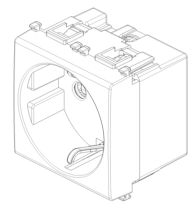

PLANA: 2P+E 16A P30 outlet Silver

14209.SL

Wiring devices / Traditional wiring devices / PLANA / Devices

2P+E 16A P30 outlet Silver

2P+E 16 A 250 V~ SICURY socket outlet, Italian standard P30 (lateral and central earth contacts), Silver - 2 modules

3 - Active

20 NR

3D

- **Class group:** Domestic switching devices
- **Class:** Socket outlet
- **Model:** Italian type P30
- **Number of units:** 1
- **Number of modules (module system):** 2
- **Number of socket outlets switchable:** 0
- **Imprint/indication:** None
- **Connection type:** Screwed terminal
- **With hinged lid:** No
- **With enhanced contact protection:** Yes
- **Label space/information surface:** Yes
- **Colour:** Silver
- **RAL-number (similar):** 9006
- **Metallic colour:** No
- **Transparent:** No
- **Lockable:** No
- **Eject-mechanism:** No
- **Insulated mounting:** No
- **With function lighting:** No
- **Over voltage protection:** No
- **Fault current protection:** No
- **Mounting method:** Flush-mounted
- **Material:** Plastic
- **Material quality:** Thermoplastic
- **Halogen free:** Yes
- **Surface protection:** Lacquered
- **Surface finishing:** Glossy
- **With loop through function:** No
- **With on/off switch:** No
- **Rotated central insert:** No
- **Nominal current:** 16 A
- **Nominal voltage:** 250 V
- **Frequency:** 50,00 - 60,00 HZ
- **Suitable for degree of protection (IP):** IP20
- **Impact strength:** Other
- **Device width:** 44,80 mm
- **Device height:** 49,00 mm
- **Device depth:** 38,90 mm