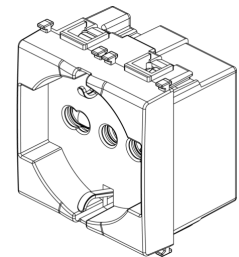

PLANA: 2P+E 16A universal outlet Silver

14210.SL

Wiring devices / Traditional wiring devices / PLANA / Devices

2P+E 16A universal outlet Silver

2P+E 16 A 250 V~ SICURY socket outlet, universal, P40 Italian standard, Silver

- 2 modules

3 - Active

20 NR

3D

- **Class group:** Domestic switching devices
- **Class:** Socket outlet
- **Model:** Other
- **Number of units:** 1
- **Number of modules (module system):** 2
- **Number of socket outlets switchable:** 0
- **Imprint/indication:** None
- **Connection type:** Screwed terminal
- **With hinged lid:** No
- **With enhanced contact protection:** Yes
- **Label space/information surface:** Yes
- **Colour:** Silver
- **RAL-number (similar):** 9006
- **Metallic colour:** No
- **Transparent:** No
- **Lockable:** No
- **Eject-mechanism:** No
- **Insulated mounting:** No
- **With function lighting:** No

- 00. CE Marking - EU
- 03. CSv-IMQ - Italy ([download](#))
- 07. INGECR - Chile
- 10. EAC Eurasian Customs Union

- **Over voltage protection:** No
- **Fault current protection:** No
- **Mounting method:** Flush-mounted
- **Material:** Plastic
- **Material quality:** Thermoplastic
- **Halogen free:** Yes
- **Surface protection:** Lacquered
- **Surface finishing:** Glossy
- **With loop through function:** No
- **With on/off switch:** No
- **Rotated central insert:** No
- **Nominal current:** 16 A
- **Nominal voltage:** 250 V
- **Frequency:** 50,00 - 60,00 HZ
- **Suitable for degree of protection (IP):** IP20
- **Impact strength:** Other
- **Device width:** 44,80 mm
- **Device height:** 49,00 mm
- **Device depth:** 25,00 mm