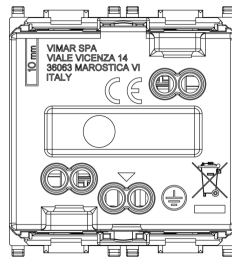

- 2 modules

3 - Active

20 NR

3D

- **Class group:** Domestic switching devices
- **Class:** Socket outlet
- **Model:** Other
- **Number of units:** 1
- **Number of modules (module system):** 2
- **Number of socket outlets switchable:** 0
- **Imprint/indication:** None
- **Connection type:** Screwed terminal
- **With hinged lid:** No
- **With enhanced contact protection:** Yes
- **Label space/information surface:** Yes
- **Colour:** Silver
- **RAL-number (similar):** 9006
- **Metallic colour:** No
- **Transparent:** No
- **Lockable:** No
- **Eject-mechanism:** No
- **Insulated mounting:** No
- **With function lighting:** No

- 00. CE Marking - EU
- 03. CSv-IMQ - Italy ([download](#))
- 07. INGECR - Chile
- 10. EAC Eurasian Customs Union

- **Over voltage protection:** No
- **Fault current protection:** No
- **Mounting method:** Flush-mounted
- **Material:** Plastic
- **Material quality:** Thermoplastic
- **Halogen free:** Yes
- **Surface protection:** Lacquered
- **Surface finishing:** Glossy
- **With loop through function:** No
- **With on/off switch:** No
- **Rotated central insert:** No
- **Nominal current:** 16 A
- **Nominal voltage:** 250 V
- **Frequency:** 50,00 - 60,00 HZ
- **Suitable for degree of protection (IP):** IP20
- **Impact strength:** Other
- **Device width:** 44,80 mm
- **Device height:** 49,00 mm
- **Device depth:** 25,00 mm

- 37. Marking - Morocco
- 96. Electrotechnical expert ([download](#))
- 99. WEEE Directive ([download](#))

8007352311312
1 NR
5.1x4.3x5.3 [cm]
46.79 [g]

8007352311329
20 NR
26.9x11.6x9 [cm]
1,016 [g]

8007352352063
240 NR
38x28.5x35.5 [cm]
12,732 [g]

8007352750395
5,760 NR
120x80x105 [cm]
305,568 [g]