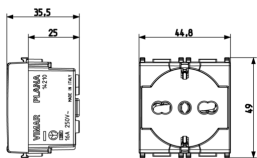

- 2 modules

3 - Active

20 NR

3D

- **Class group:** Domestic switching devices
- **Class:** Socket outlet
- **Model:** Other
- **Number of units:** 1
- **Number of modules (module system):** 2
- **Number of socket outlets switchable:** 0
- **Imprint/indication:** None
- **Connection type:** Screwed terminal
- **With hinged lid:** No
- **With enhanced contact protection:** Yes
- **Label space/information surface:** Yes
- **Colour:** Silver
- **RAL-number (similar):** 9006
- **Metallic colour:** No
- **Transparent:** No
- **Lockable:** No
- **Eject-mechanism:** No
- **Insulated mounting:** No
- **With function lighting:** No

- 00. CE Marking - EU
- 03. CSv-IMQ - Italy ([download](#))
- 07. INGECR - Chile
- 10. EAC Eurasian Customs Union

- **Over voltage protection:** No
- **Fault current protection:** No
- **Mounting method:** Flush-mounted
- **Material:** Plastic
- **Material quality:** Thermoplastic
- **Halogen free:** Yes
- **Surface protection:** Lacquered
- **Surface finishing:** Glossy
- **With loop through function:** No
- **With on/off switch:** No
- **Rotated central insert:** No
- **Nominal current:** 16 A
- **Nominal voltage:** 250 V
- **Frequency:** 50,00 - 60,00 HZ
- **Suitable for degree of protection (IP):** IP20
- **Impact strength:** Other
- **Device width:** 44,80 mm
- **Device height:** 49,00 mm
- **Device depth:** 25,00 mm

- 37. Marking - Morocco
- 96. Electrotechnical expert ([download](#))
- 99. WEEE Directive ([download](#))

8007352311312
1 NR
5.1x4.3x5.3 [cm]
46.79 [g]

8007352311329
20 NR
26.9x11.6x9 [cm]
1,016 [g]

8007352352063
240 NR
38x28.5x35.5 [cm]
12,732 [g]

8007352750395
5,760 NR
120x80x105 [cm]
305,568 [g]