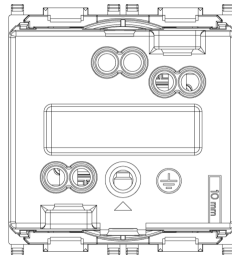

PLANA: Antibacterial 2P+E 16A French SICURY out

14212.AB

Wiring devices / Traditional wiring devices / PLANA / Devices

Antibacterial 2P+E 16A French SICURY out

2P+E 16 A 250 V~ SICURY socket outlet, French standard, with antibacterial treatment, white - 2 modules

3 - Active

20 NR

3D

- **Class group:** Domestic switching devices
- **Class:** Socket outlet
- **Number of units:** 1
- **Number of modules (module system):** 2
- **Number of socket outlets switchable:** 0
- **Imprint/indication:** None
- **Connection type:** Screwed terminal
- **With hinged lid:** No
- **With enhanced contact protection:** Yes
- **Label space/information surface:** Yes
- **Colour:** White
- **RAL-number (similar):** 9003
- **Metallic colour:** No
- **Transparent:** No
- **Lockable:** No
- **Eject-mechanism:** No
- **Insulated mounting:** No
- **With function lighting:** No
- **Over voltage protection:** No

- **Fault current protection:** No
- **Mounting method:** Flush-mounted
- **Material:** Plastic
- **Material quality:** Thermoplastic
- **Halogen free:** Yes
- **Surface protection:** Untreated
- **Surface finishing:** Glossy
- **With loop through function:** No
- **With on/off switch:** No
- **Rotated central insert:** No
- **Nominal current:** 16 A
- **Nominal voltage:** 250 V
- **Frequency:** 50,00 - 60,00 HZ
- **Suitable for degree of protection (IP):** IP20
- **Impact strength:** Other
- **Device width:** 44,80 mm
- **Device height:** 49,00 mm
- **Device depth:** 35,90 mm

8007352499805
20 NR
27.4x11.5x9.2 [cm]
963.1 [g]