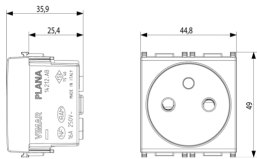

3 - Active

20 NR

3D

- **Class group:** Domestic switching devices
- **Class:** Socket outlet
- **Number of units:** 1
- **Number of modules (module system):** 2
- **Number of socket outlets switchable:** 0
- **Imprint/indication:** None
- **Connection type:** Screwed terminal
- **With hinged lid:** No
- **With enhanced contact protection:** Yes
- **Label space/information surface:** Yes
- **Colour:** White
- **RAL-number (similar):** 9003
- **Metallic colour:** No
- **Transparent:** No
- **Lockable:** No
- **Eject-mechanism:** No
- **Insulated mounting:** No
- **With function lighting:** No
- **Over voltage protection:** No

- **Fault current protection:** No
- **Mounting method:** Flush-mounted
- **Material:** Plastic
- **Material quality:** Thermoplastic
- **Halogen free:** Yes
- **Surface protection:** Untreated
- **Surface finishing:** Glossy
- **With loop through function:** No
- **With on/off switch:** No
- **Rotated central insert:** No
- **Nominal current:** 16 A
- **Nominal voltage:** 250 V
- **Frequency:** 50,00 - 60,00 HZ
- **Suitable for degree of protection (IP):** IP20
- **Impact strength:** Other
- **Device width:** 44,80 mm
- **Device height:** 49,00 mm
- **Device depth:** 35,90 mm

8007352499805
20 NR
27.4x11.5x9.2 [cm]
963.1 [g]