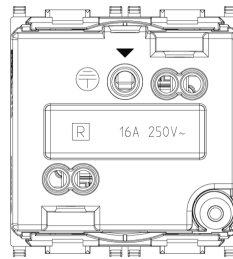

PLANA: 2P+E 16A French SICURY outlet+coverwhite

14212.C

Wiring devices / Traditional wiring devices / PLANA / Devices

2P+E 16A French SICURY outlet+coverwhite

2P+E 16 A 250 V~ SICURY socket outlet, French standard, with cover, white -
2 modules

3 - Active

10 NR

3D

- **Class group:** Domestic switching devices
- **Class:** Socket outlet
- **Number of units:** 1
- **Number of modules (module system):** 2
- **Number of socket outlets switchable:** 0
- **Imprint/indication:** None
- **Connection type:** Screwed terminal
- **With hinged lid:** Yes
- **With enhanced contact protection:** Yes
- **Label space/information surface:** Yes
- **Colour:** White
- **RAL-number (similar):** 9003
- **Metallic colour:** No
- **Transparent:** No
- **Lockable:** No
- **Eject-mechanism:** No
- **Insulated mounting:** No
- **With function lighting:** Yes
- **Over voltage protection:** No

- **Fault current protection:** No
- **Mounting method:** Flush-mounted
- **Material:** Plastic
- **Material quality:** Thermoplastic
- **Halogen free:** Yes
- **Surface protection:** Untreated
- **Surface finishing:** Glossy
- **With loop through function:** No
- **With on/off switch:** No
- **Rotated central insert:** No
- **Nominal current:** 16 A
- **Nominal voltage:** 250 V
- **Frequency:** 50,00 - 60,00 HZ
- **Suitable for degree of protection (IP):** IP20
- **Impact strength:** Other
- **Device width:** 44,80 mm
- **Device height:** 49,00 mm
- **Device depth:** 35,90 mm

8 007352431690
 10 NR
 26.9x11.6x4.9 [cm]
 563.1 [g]