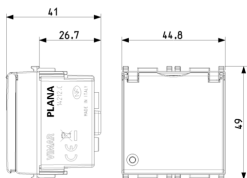

PLANA: 2P+E 16A French SICURY outlet+coverwhite

14212.C

Wiring devices / Traditional wiring devices / PLANA / Devices

2P+E 16A French SICURY outlet+coverwhite

2P+E 16 A 250 V~ SICURY socket outlet, French standard, with cover, white -
2 modules

3 - Active

10 NR

3D

- **Class group:** Domestic switching devices
- **Class:** Socket outlet
- **Number of units:** 1
- **Number of modules (module system):** 2
- **Number of socket outlets switchable:** 0
- **Imprint/indication:** None
- **Connection type:** Screwed terminal
- **With hinged lid:** Yes
- **With enhanced contact protection:** Yes
- **Label space/information surface:** Yes
- **Colour:** White
- **RAL-number (similar):** 9003
- **Metallic colour:** No
- **Transparent:** No
- **Lockable:** No
- **Eject-mechanism:** No
- **Insulated mounting:** No
- **With function lighting:** Yes
- **Over voltage protection:** No

- **Fault current protection:** No
- **Mounting method:** Flush-mounted
- **Material:** Plastic
- **Material quality:** Thermoplastic
- **Halogen free:** Yes
- **Surface protection:** Untreated
- **Surface finishing:** Glossy
- **With loop through function:** No
- **With on/off switch:** No
- **Rotated central insert:** No
- **Nominal current:** 16 A
- **Nominal voltage:** 250 V
- **Frequency:** 50,00 - 60,00 HZ
- **Suitable for degree of protection (IP):** IP20
- **Impact strength:** Other
- **Device width:** 44,80 mm
- **Device height:** 49,00 mm
- **Device depth:** 35,90 mm

8 007352431690
 10 NR
 26.9x11.6x4.9 [cm]
 563.1 [g]