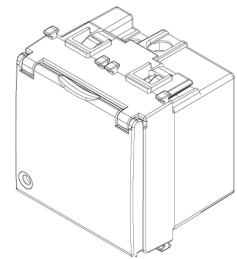

PLANA: 2P+E 16A French SICURY outlet+coverwhite

14212.C

Wiring devices / Traditional wiring devices / PLANA / Devices

2P+E 16A French SICURY outlet+coverwhite

2P+E 16 A 250 V~ SICURY socket outlet, French standard, with cover, white -
2 modules

3 - Active

10 NR

3D

- **Class group:** Domestic switching devices
- **Class:** Socket outlet
- **Number of units:** 1
- **Number of modules (module system):** 2
- **Number of socket outlets switchable:** 0
- **Imprint/indication:** None
- **Connection type:** Screwed terminal
- **With hinged lid:** Yes
- **With enhanced contact protection:** Yes
- **Label space/information surface:** Yes
- **Colour:** White
- **RAL-number (similar):** 9003
- **Metallic colour:** No
- **Transparent:** No
- **Lockable:** No
- **Eject-mechanism:** No
- **Insulated mounting:** No
- **With function lighting:** Yes
- **Over voltage protection:** No

- **Fault current protection:** No
- **Mounting method:** Flush-mounted
- **Material:** Plastic
- **Material quality:** Thermoplastic
- **Halogen free:** Yes
- **Surface protection:** Untreated
- **Surface finishing:** Glossy
- **With loop through function:** No
- **With on/off switch:** No
- **Rotated central insert:** No
- **Nominal current:** 16 A
- **Nominal voltage:** 250 V
- **Frequency:** 50,00 - 60,00 HZ
- **Suitable for degree of protection (IP):** IP20
- **Impact strength:** Other
- **Device width:** 44,80 mm
- **Device height:** 49,00 mm
- **Device depth:** 35,90 mm