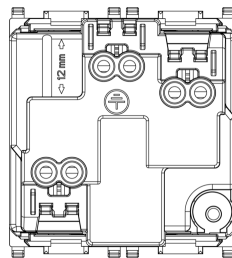

## PLANA: 2P+E16AFR SICURYoutlet+cover screwless S

**14212.FX.C.SL**

Wiring devices / Traditional wiring devices / PLANA / Devices

### **2P+E16AFR SICURYoutlet+cover screwless S**

2P+E 16 A 250 V~ SICURY socket outlet, French standard, with cover, screwless terminals, Silver - 2 modules

3 - Active

10 NR

- [Smartfix-Screwless terminal](#)

3D

- **Class group:** Domestic switching devices
- **Class:** Socket outlet
- **Number of modules (module system):** 2
- **Number of socket outlets switchable:** 0
- **Imprint/indication:** None
- **Connection type:** Push-in clamp
- **With hinged lid:** Yes
- **With enhanced contact protection:** Yes
- **Label space/information surface:** Yes
- **Colour:** Silver
- **RAL-number (similar):** 9006
- **Metallic colour:** No
- **Transparent:** No
- **Lockable:** No
- **Eject-mechanism:** No
- **Insulated mounting:** No
- **With function lighting:** No
- **Over voltage protection:** No
- **Fault current protection:** No
- **Mounting method:** Flush-mounted
- **Material:** Plastic
- **Material quality:** Thermoplastic
- **Halogen free:** Yes
- **Surface protection:** Lacquered
- **Surface finishing:** Glossy
- **With loop through function:** No
- **With on/off switch:** No
- **Rotated central insert:** No
- **Nominal current:** 16 A
- **Nominal voltage:** 250 V
- **Frequency:** 50,00 - 60,00 HZ
- **Suitable for degree of protection (IP):** IP20
- **Impact strength:** Other
- **Device width:** 44,80 mm
- **Device height:** 49,00 mm
- **Device depth:** 35,90 mm

8007352513204  
10 NR  
24.8x10.6x6 [cm]  
581.6 [g]

8007352715219  
120 NR  
38.5x27x25 [cm]  
6,979 [g]