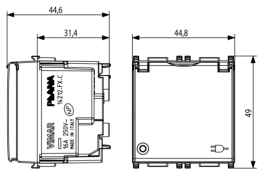

## PLANA: 2P+E16AFR SICURYoutlet+cover screwless S

**14212.FX.C.SL**

Wiring devices / Traditional wiring devices / PLANA / Devices

3D

- **Class group:** Domestic switching devices
- **Class:** Socket outlet
- **Number of modules (module system):** 2
- **Number of socket outlets switchable:** 0
- **Imprint/indication:** None
- **Connection type:** Push-in clamp
- **With hinged lid:** Yes
- **With enhanced contact protection:** Yes
- **Label space/information surface:** Yes
- **Colour:** Silver
- **RAL-number (similar):** 9006
- **Metallic colour:** No
- **Transparent:** No
- **Lockable:** No
- **Eject-mechanism:** No
- **Insulated mounting:** No
- **With function lighting:** No
- **Over voltage protection:** No
- **Fault current protection:** No
- **Mounting method:** Flush-mounted
- **Material:** Plastic
- **Material quality:** Thermoplastic
- **Halogen free:** Yes
- **Surface protection:** Lacquered
- **Surface finishing:** Glossy
- **With loop through function:** No
- **With on/off switch:** No
- **Rotated central insert:** No
- **Nominal current:** 16 A
- **Nominal voltage:** 250 V
- **Frequency:** 50,00 - 60,00 HZ
- **Suitable for degree of protection (IP):** IP20
- **Impact strength:** Other
- **Device width:** 44,80 mm
- **Device height:** 49,00 mm
- **Device depth:** 35,90 mm

8007352513204  
10 NR  
24.8x10.6x6 [cm]  
581.6 [g]

8007352715219  
120 NR  
38.5x27x25 [cm]  
6,979 [g]