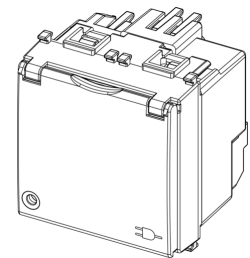

## PLANA: 2P+E16AFR SICURYoutlet+cover screwless S

**14212.FX.C.SL**

Wiring devices / Traditional wiring devices / PLANA / Devices

### **2P+E16AFR SICURYoutlet+cover screwless S**

2P+E 16 A 250 V~ SICURY socket outlet, French standard, with cover, screwless terminals, Silver - 2 modules

3 - Active

10 NR

- [Smartfix-Screwless terminal](#)

3D

- **Class group:** Domestic switching devices
- **Class:** Socket outlet
- **Number of modules (module system):** 2
- **Number of socket outlets switchable:** 0
- **Imprint/indication:** None
- **Connection type:** Push-in clamp
- **With hinged lid:** Yes
- **With enhanced contact protection:** Yes
- **Label space/information surface:** Yes
- **Colour:** Silver
- **RAL-number (similar):** 9006
- **Metallic colour:** No
- **Transparent:** No
- **Lockable:** No
- **Eject-mechanism:** No
- **Insulated mounting:** No
- **With function lighting:** No
- **Over voltage protection:** No
- **Fault current protection:** No
- **Mounting method:** Flush-mounted
- **Material:** Plastic
- **Material quality:** Thermoplastic
- **Halogen free:** Yes
- **Surface protection:** Lacquered
- **Surface finishing:** Glossy
- **With loop through function:** No
- **With on/off switch:** No
- **Rotated central insert:** No
- **Nominal current:** 16 A
- **Nominal voltage:** 250 V
- **Frequency:** 50,00 - 60,00 HZ
- **Suitable for degree of protection (IP):** IP20
- **Impact strength:** Other
- **Device width:** 44,80 mm
- **Device height:** 49,00 mm
- **Device depth:** 35,90 mm