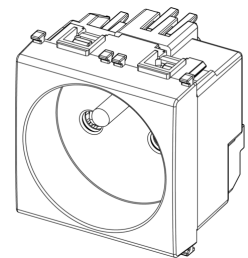

## PLANA: 2P+E16A FR SICURY outlet screwless white

**14212.FX**

Wiring devices / Traditional wiring devices / PLANA / Devices

### **2P+E16A FR SICURY outlet screwless white**

2P+E 16 A 250 V~ SICURY socket outlet, French standard, screwless terminals, white - 2 modules

3 - Active

20 NR

- [Smartfix-Screwless terminal](#)

3D

- **Class group:** Domestic switching devices
- **Class:** Socket outlet
- **Number of modules (module system):** 2
- **Number of socket outlets switchable:** 0
- **Imprint/indication:** None
- **Connection type:** Push-in clamp
- **With hinged lid:** No
- **With enhanced contact protection:** Yes
- **Label space/information surface:** Yes
- **Colour:** White
- **RAL-number (similar):** 9003
- **Metallic colour:** No
- **Transparent:** No
- **Lockable:** No
- **Eject-mechanism:** No
- **Insulated mounting:** No
- **With function lighting:** No
- **Over voltage protection:** No

- **Fault current protection:** No
- **Mounting method:** Flush-mounted
- **Material:** Plastic
- **Material quality:** Thermoplastic
- **Halogen free:** Yes
- **Surface protection:** Untreated
- **Surface finishing:** Glossy
- **With loop through function:** No
- **With on/off switch:** No
- **Rotated central insert:** No
- **Nominal current:** 16 A
- **Nominal voltage:** 250 V
- **Frequency:** 50,00 - 60,00 HZ
- **Suitable for degree of protection (IP):** IP20
- **Impact strength:** Other
- **Device width:** 44,80 mm
- **Device height:** 49,00 mm
- **Device depth:** 35,90 mm