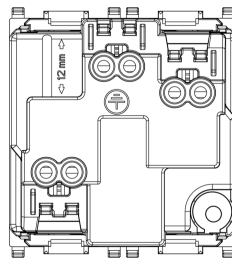

## PLANA: 2P+E16A FR SICURY outlet screwless white

**14212.FX**

Wiring devices / Traditional wiring devices / PLANA / Devices

### **2P+E16A FR SICURY outlet screwless white**

2P+E 16 A 250 V~ SICURY socket outlet, French standard, screwless terminals, white - 2 modules

3 - Active

20 NR

- [Smartfix-Screwless terminal](#)

3D

- **Class group:** Domestic switching devices
- **Class:** Socket outlet
- **Number of modules (module system):** 2
- **Number of socket outlets switchable:** 0
- **Imprint/indication:** None
- **Connection type:** Push-in clamp
- **With hinged lid:** No
- **With enhanced contact protection:** Yes
- **Label space/information surface:** Yes
- **Colour:** White
- **RAL-number (similar):** 9003
- **Metallic colour:** No
- **Transparent:** No
- **Lockable:** No
- **Eject-mechanism:** No
- **Insulated mounting:** No
- **With function lighting:** No
- **Over voltage protection:** No

- **Fault current protection:** No
- **Mounting method:** Flush-mounted
- **Material:** Plastic
- **Material quality:** Thermoplastic
- **Halogen free:** Yes
- **Surface protection:** Untreated
- **Surface finishing:** Glossy
- **With loop through function:** No
- **With on/off switch:** No
- **Rotated central insert:** No
- **Nominal current:** 16 A
- **Nominal voltage:** 250 V
- **Frequency:** 50,00 - 60,00 HZ
- **Suitable for degree of protection (IP):** IP20
- **Impact strength:** Other
- **Device width:** 44,80 mm
- **Device height:** 49,00 mm
- **Device depth:** 35,90 mm

8007352513136  
20 NR  
26.9x11.6x9 [cm]  
1,027 [g]

8007352513143  
240 NR  
38x28.5x35.5 [cm]  
12,784 [g]