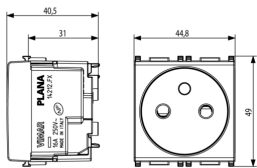

### **2P+E16A FR SICURY outlet screwless white**

2P+E 16 A 250 V~ SICURY socket outlet, French standard, screwless terminals, white - 2 modules

3 - Active

20 NR

- [Smartfix-Screwless terminal](#)

3D

- **Class group:** Domestic switching devices
- **Class:** Socket outlet
- **Number of modules (module system):** 2
- **Number of socket outlets switchable:** 0
- **Imprint/indication:** None
- **Connection type:** Push-in clamp
- **With hinged lid:** No
- **With enhanced contact protection:** Yes
- **Label space/information surface:** Yes
- **Colour:** White
- **RAL-number (similar):** 9003
- **Metallic colour:** No
- **Transparent:** No
- **Lockable:** No
- **Eject-mechanism:** No
- **Insulated mounting:** No
- **With function lighting:** No
- **Over voltage protection:** No

- **Fault current protection:** No
- **Mounting method:** Flush-mounted
- **Material:** Plastic
- **Material quality:** Thermoplastic
- **Halogen free:** Yes
- **Surface protection:** Untreated
- **Surface finishing:** Glossy
- **With loop through function:** No
- **With on/off switch:** No
- **Rotated central insert:** No
- **Nominal current:** 16 A
- **Nominal voltage:** 250 V
- **Frequency:** 50,00 - 60,00 HZ
- **Suitable for degree of protection (IP):** IP20
- **Impact strength:** Other
- **Device width:** 44,80 mm
- **Device height:** 49,00 mm
- **Device depth:** 35,90 mm

8007352513136  
20 NR  
26.9x11.6x9 [cm]  
1,027 [g]

8007352513143  
240 NR  
38x28.5x35.5 [cm]  
12,784 [g]