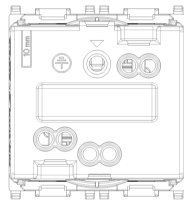

PLANA: 2P+E 16A French SICURY outlet Silver

14212.SL

Wiring devices / Traditional wiring devices / PLANA / Devices

2P+E 16A French SICURY outlet Silver

2P+E 16 A 250 V~ SICURY socket outlet, French standard, Silver - 2 modules

3 - Active

20 NR

3D

- **Class group:** Domestic switching devices
- **Class:** Socket outlet
- **Number of units:** 1
- **Number of modules (module system):** 2
- **Number of socket outlets switchable:** 0
- **Imprint/indication:** None
- **Connection type:** Screwed terminal
- **With hinged lid:** No
- **With enhanced contact protection:** Yes
- **Label space/information surface:** Yes
- **Colour:** Silver
- **RAL-number (similar):** 9006
- **Metallic colour:** No
- **Transparent:** No
- **Lockable:** No
- **Eject-mechanism:** No
- **Insulated mounting:** No
- **With function lighting:** No
- **Over voltage protection:** No

- 00. CE Marking - EU
- 04. NF - France ([download](#))
- 10. EAC Eurasian Customs Union
- 14. TSE - Turkey

- **Fault current protection:** No
- **Mounting method:** Flush-mounted
- **Material:** Plastic
- **Material quality:** Thermoplastic
- **Halogen free:** Yes
- **Surface protection:** Lacquered
- **Surface finishing:** Glossy
- **With loop through function:** No
- **With on/off switch:** No
- **Rotated central insert:** No
- **Nominal current:** 16 A
- **Nominal voltage:** 250 V
- **Frequency:** 50,00 - 60,00 HZ
- **Suitable for degree of protection (IP):** IP20
- **Impact strength:** Other
- **Device width:** 44,80 mm
- **Device height:** 49,00 mm
- **Device depth:** 35,90 mm