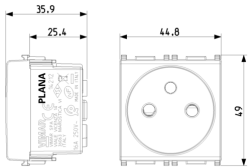

PLANA: 2P+E 16A French SICURY outlet Silver

14212.SL

Wiring devices / Traditional wiring devices / PLANA / Devices

2P+E 16A French SICURY outlet Silver

2P+E 16 A 250 V~ SICURY socket outlet, French standard, Silver - 2 modules

3 - Active

20 NR

3D

- **Class group:** Domestic switching devices
- **Class:** Socket outlet
- **Number of units:** 1
- **Number of modules (module system):** 2
- **Number of socket outlets switchable:** 0
- **Imprint/indication:** None
- **Connection type:** Screwed terminal
- **With hinged lid:** No
- **With enhanced contact protection:** Yes
- **Label space/information surface:** Yes
- **Colour:** Silver
- **RAL-number (similar):** 9006
- **Metallic colour:** No
- **Transparent:** No
- **Lockable:** No
- **Eject-mechanism:** No
- **Insulated mounting:** No
- **With function lighting:** No
- **Over voltage protection:** No

- 00. CE Marking - EU
- 04. NF - France ([download](#))
- 10. EAC Eurasian Customs Union
- 14. TSE - Turkey

- **Fault current protection:** No
- **Mounting method:** Flush-mounted
- **Material:** Plastic
- **Material quality:** Thermoplastic
- **Halogen free:** Yes
- **Surface protection:** Lacquered
- **Surface finishing:** Glossy
- **With loop through function:** No
- **With on/off switch:** No
- **Rotated central insert:** No
- **Nominal current:** 16 A
- **Nominal voltage:** 250 V
- **Frequency:** 50,00 - 60,00 HZ
- **Suitable for degree of protection (IP):** IP20
- **Impact strength:** Other
- **Device width:** 44,80 mm
- **Device height:** 49,00 mm
- **Device depth:** 35,90 mm

- 37. Marking - Morocco
- 96. Electrotechnical expert ([download](#))
- 99. WEEE Directive ([download](#))

8007352311336
1 NR
5.1x4.3x5.3 [cm]
43.8 [g]

8007352311343
20 NR
26.9x11.6x9 [cm]
958.47 [g]