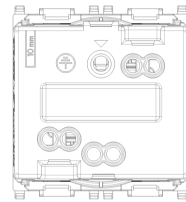

## PLANA: 2P+E 16A French SICURY outlet white

**14212**

Wiring devices / Traditional wiring devices / PLANA / Devices

### 2P+E 16A French SICURY outlet white

2P+E 16 A 250 V~ SICURY socket outlet, French standard, white - 2 modules

3 - Active

20 NR

3D

- **Class group:** Domestic switching devices
- **Class:** Socket outlet
- **Number of units:** 1
- **Number of modules (module system):** 2
- **Number of socket outlets switchable:** 0
- **Imprint/indication:** None
- **Connection type:** Screwed terminal
- **With hinged lid:** No
- **With enhanced contact protection:** Yes
- **Label space/information surface:** Yes
- **Colour:** White
- **RAL-number (similar):** 9003
- **Metallic colour:** No
- **Transparent:** No
- **Lockable:** No
- **Eject-mechanism:** No
- **Insulated mounting:** No
- **With function lighting:** No
- **Over voltage protection:** No

- 00. CE Marking - EU
- 04. NF - France ([download](#))
- 10. EAC Eurasian Customs Union
- 14. TSE - Turkey

- **Fault current protection:** No
- **Mounting method:** Flush-mounted
- **Material:** Plastic
- **Material quality:** Thermoplastic
- **Halogen free:** Yes
- **Surface protection:** Untreated
- **Surface finishing:** Glossy
- **With loop through function:** No
- **With on/off switch:** No
- **Rotated central insert:** No
- **Nominal current:** 16 A
- **Nominal voltage:** 250 V
- **Frequency:** 50,00 - 60,00 HZ
- **Suitable for degree of protection (IP):** IP20
- **Impact strength:** Other
- **Device width:** 44,80 mm
- **Device height:** 49,00 mm
- **Device depth:** 35,90 mm

8 007352335639  
 240 NR  
 38x28.5x35.5 [cm]  
 12,035.33 [g]