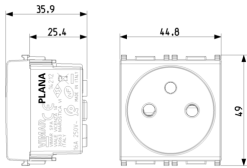

### 2P+E 16A French SICURY outlet white

2P+E 16 A 250 V~ SICURY socket outlet, French standard, white - 2 modules

3 - Active

20 NR

3D

- **Class group:** Domestic switching devices
- **Class:** Socket outlet
- **Number of units:** 1
- **Number of modules (module system):** 2
- **Number of socket outlets switchable:** 0
- **Imprint/indication:** None
- **Connection type:** Screwed terminal
- **With hinged lid:** No
- **With enhanced contact protection:** Yes
- **Label space/information surface:** Yes
- **Colour:** White
- **RAL-number (similar):** 9003
- **Metallic colour:** No
- **Transparent:** No
- **Lockable:** No
- **Eject-mechanism:** No
- **Insulated mounting:** No
- **With function lighting:** No
- **Over voltage protection:** No

- 00. CE Marking - EU
- 04. NF - France ([download](#))
- 10. EAC Eurasian Customs Union
- 14. TSE - Turkey

- **Fault current protection:** No
- **Mounting method:** Flush-mounted
- **Material:** Plastic
- **Material quality:** Thermoplastic
- **Halogen free:** Yes
- **Surface protection:** Untreated
- **Surface finishing:** Glossy
- **With loop through function:** No
- **With on/off switch:** No
- **Rotated central insert:** No
- **Nominal current:** 16 A
- **Nominal voltage:** 250 V
- **Frequency:** 50,00 - 60,00 HZ
- **Suitable for degree of protection (IP):** IP20
- **Impact strength:** Other
- **Device width:** 44,80 mm
- **Device height:** 49,00 mm
- **Device depth:** 35,90 mm

- 37. Marking - Morocco
- 96. Electrotechnical expert ([download](#))
- 99. WEEE Directive ([download](#))

8 007352107038  
 1 NR  
 5.1x4.3x5.3 [cm]  
 43.87 [g]

8 007352107045  
 20 NR  
 26.9x11.6x9 [cm]  
 956.47 [g]

8 007352335639  
 240 NR  
 38x28.5x35.5 [cm]  
 12,035.33 [g]